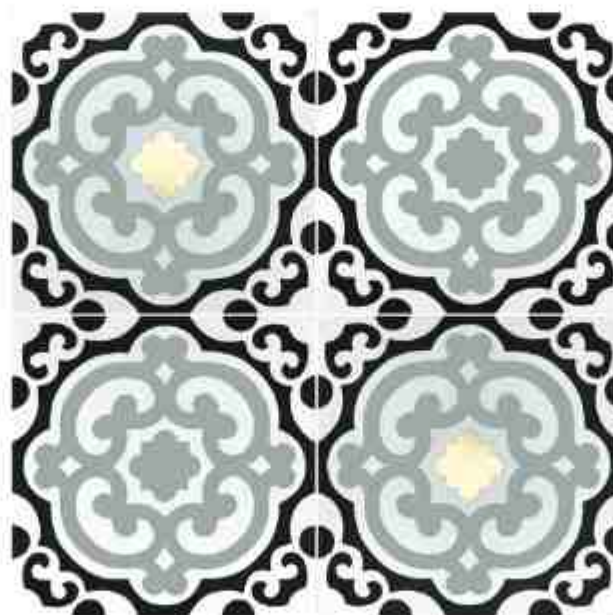

PLAIN

1000, 2002,
2019

CHERIE

8 x 8

ELITE CEMENT TILES

Cheerful & lacy with a heart full of gold, the Cherie brass cement tile is the perfect pick-me-up for a room that lost its luster

BRASS

1000, 2000,
2019
SOLID BRASS