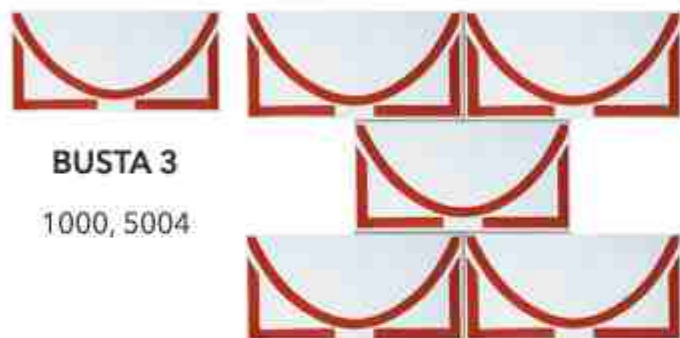

3033

BUSTA

4 x 8

GEOMETRIC CEMENT TILES

A swanky pattern with a hint of art deco, the Busta tile is a fresh approach to a familiar shape.

GLAZED TILE COLLECTION

GLAZED TILES

4 x 4