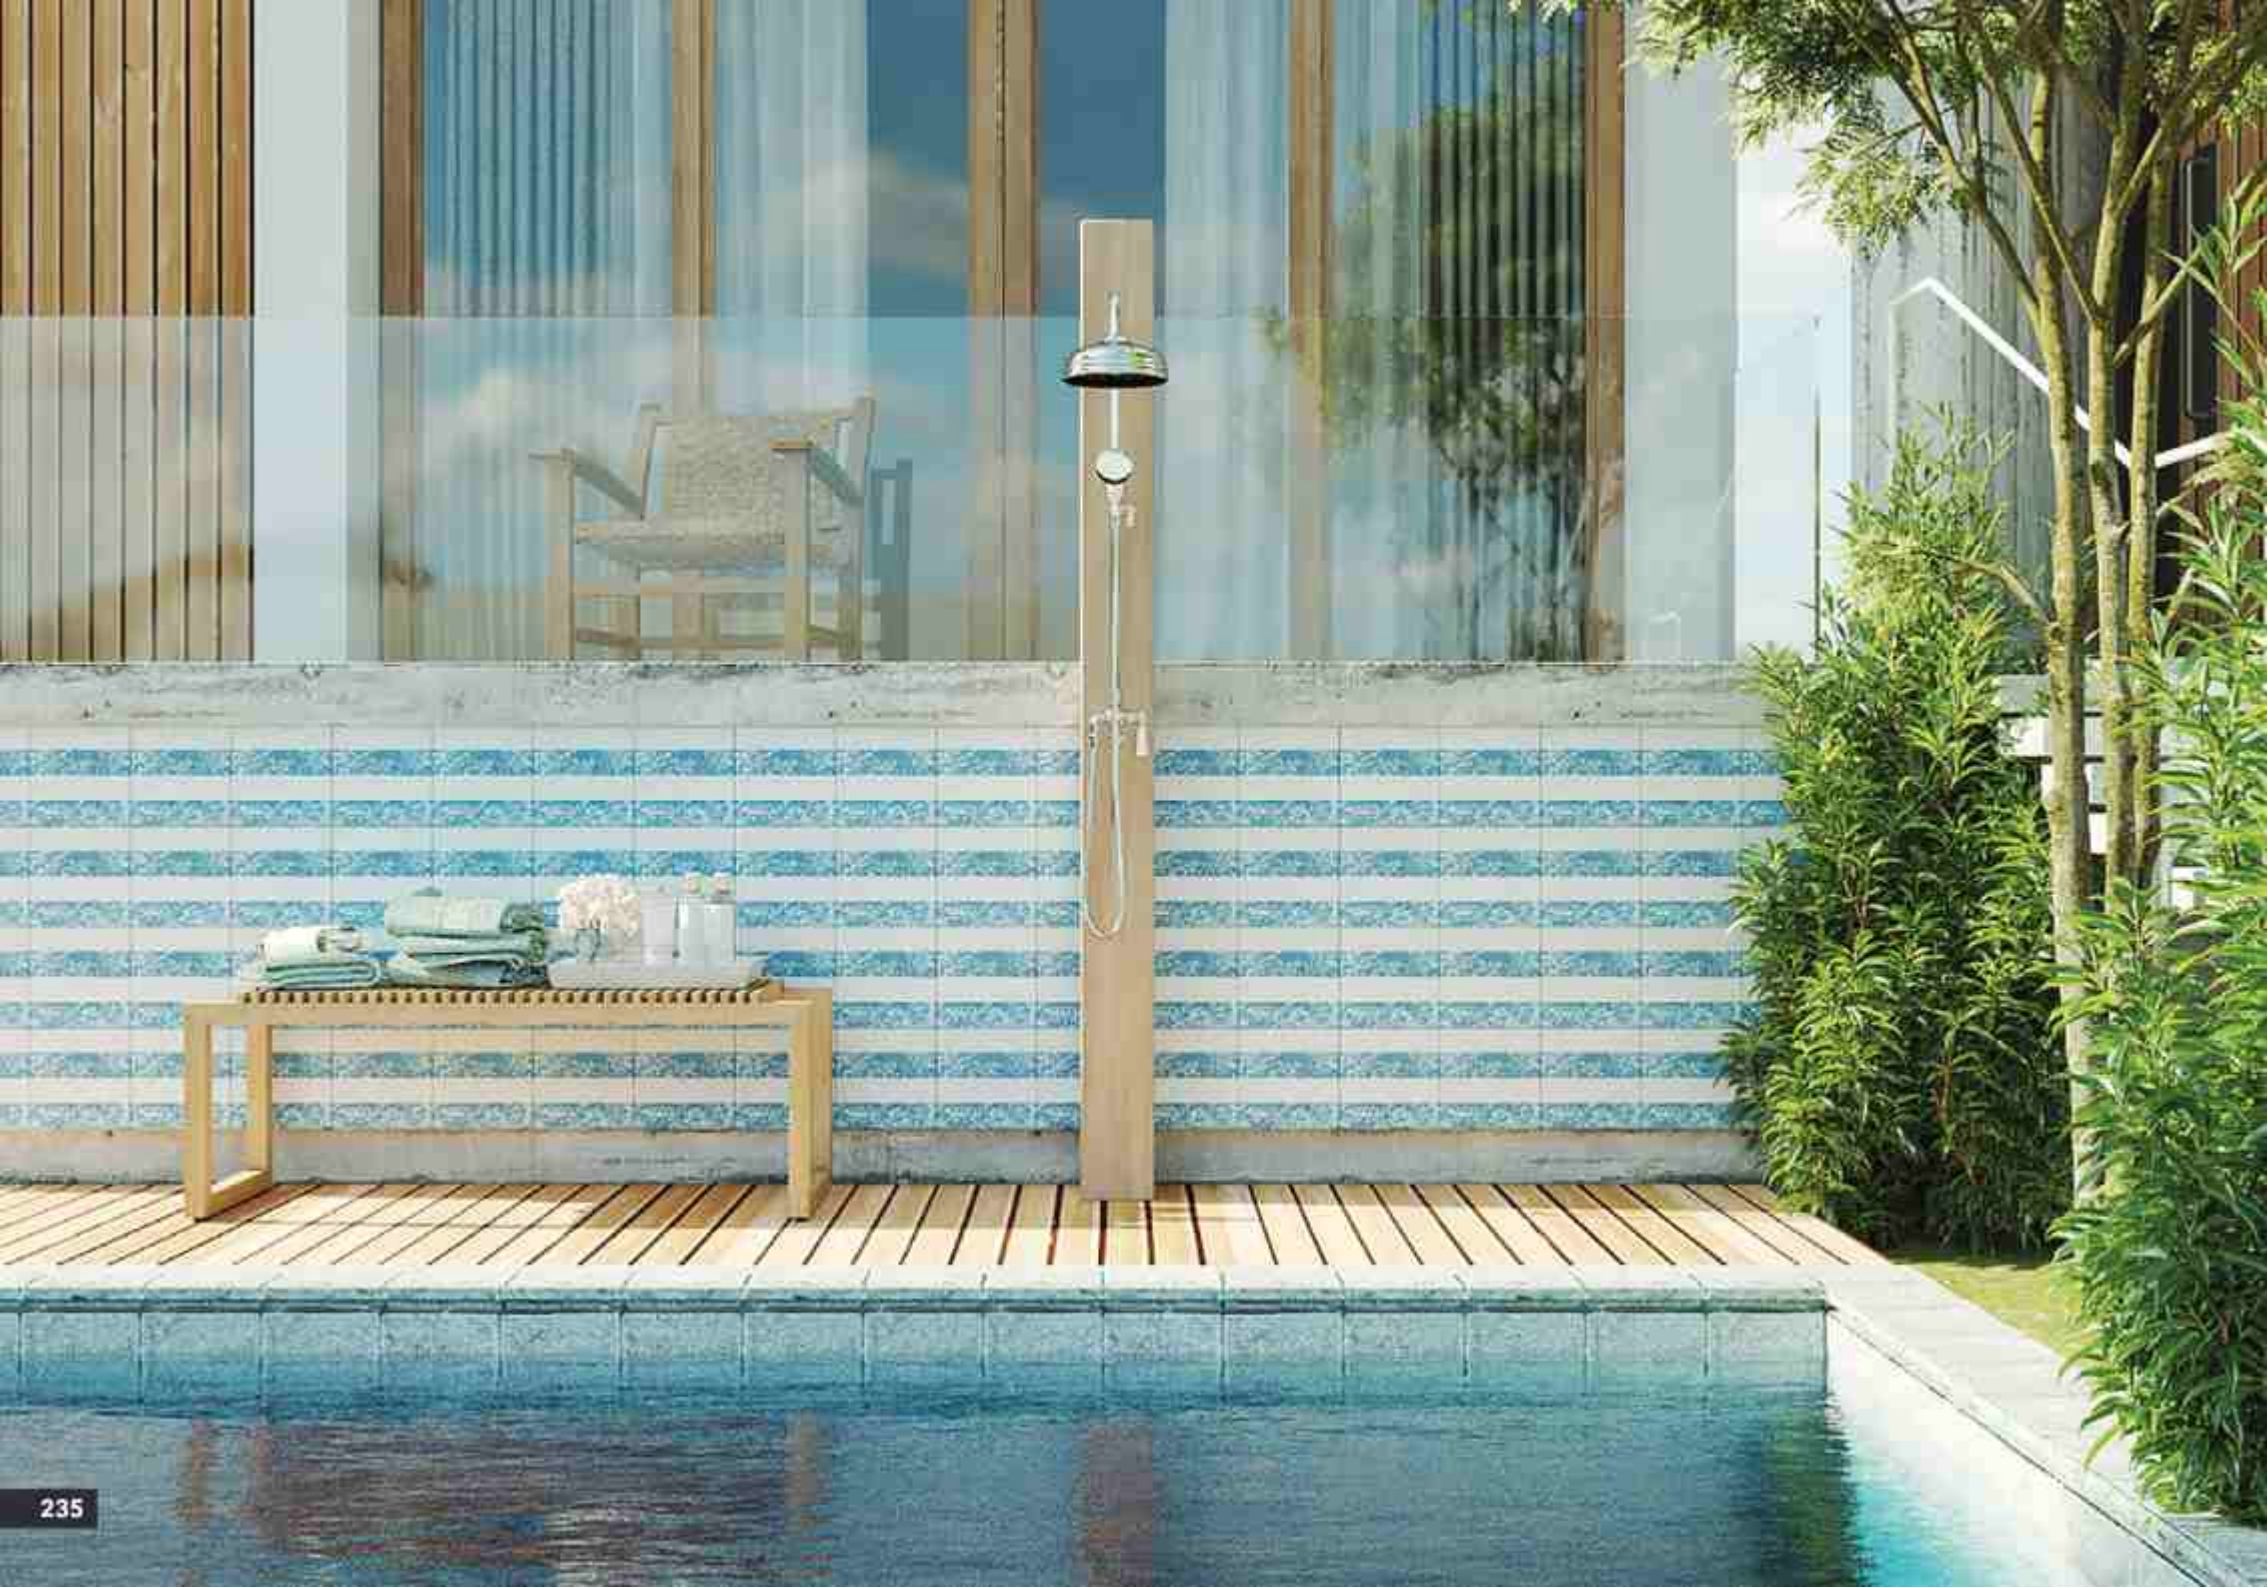

CAIRO 4

4012,
WITH SOLID
BRASS

A modern outdoor shower area featuring a wall of terrazzo tiles with horizontal stripes of blue and white. A wooden shower column with a rain showerhead and handheld showerhead is mounted on the wall. A wooden bench with a tray of toiletries and folded towels sits on a wooden deck. A swimming pool is visible in the foreground, and a building with large windows is in the background.