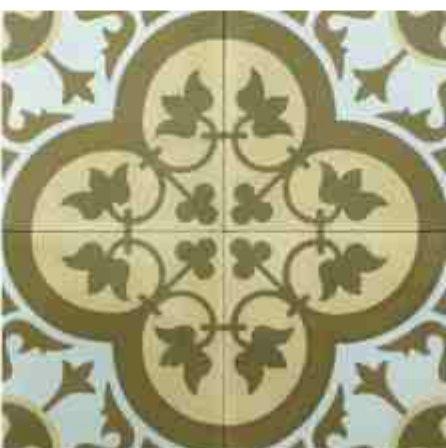

1003, 3020,
4000, 6004