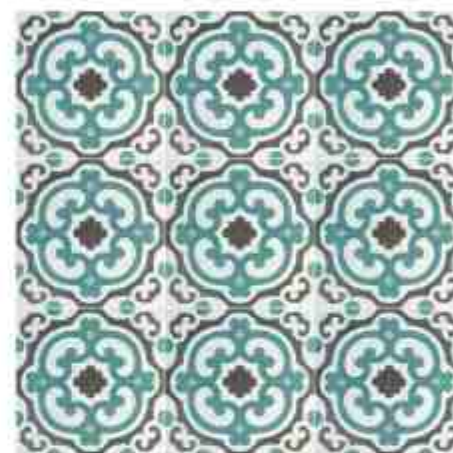

1000, 2001,
2002, 4021