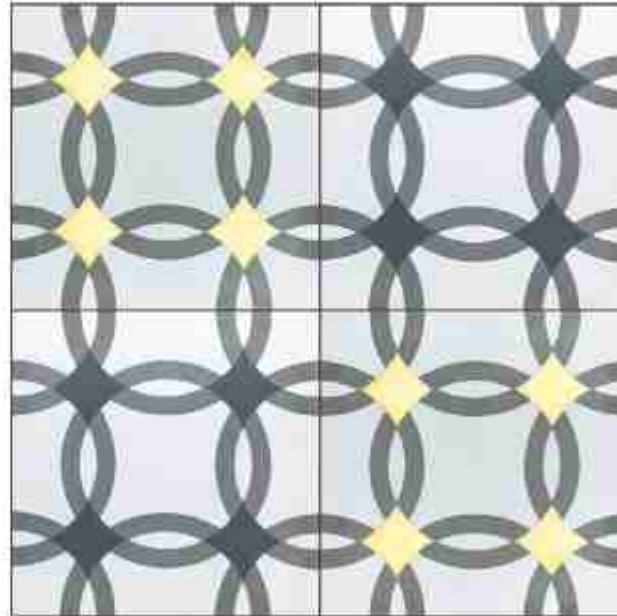

ATELIER

8 x 8 | ELITE CEMENT TILES

Brilliantly bubbly with a pop of brass, the Atelier cement tile is a pleasing pattern with unwavering allure

BRASS

1000, 2007
SOLID BRASS

PLAIN

1000, 2003,
2007

AVENUE