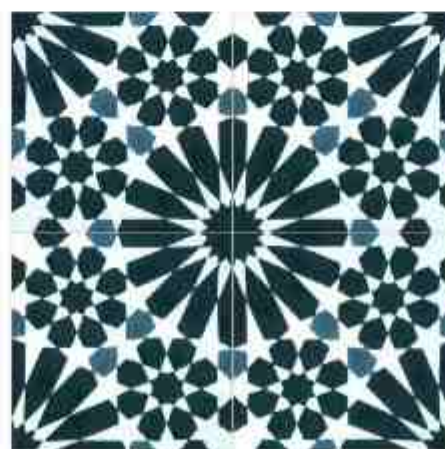

1000, 4011,
4012