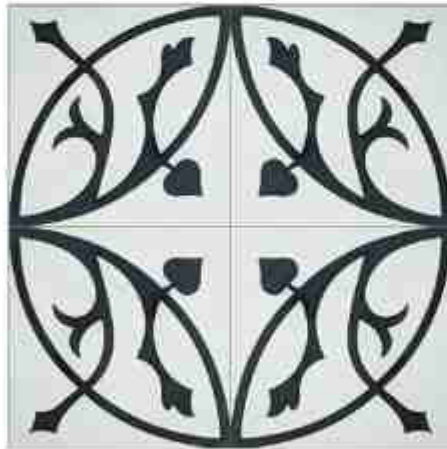

ARGUILE 4

1001, 3001,
3015, 4001,
5000

ARROW

8 x 8 | CEMENT TILES

Precise yet delicate, the Arrow cement tile is a surefire way to hit the interior design bullseye.

ARROW 1

1000, 2000

ARROW 2

1001, 2001

ASTRID

8 x 8 | CEMENT TILES

Geometric & edgy, the Astrid cement tile is a modern way to add structure to any space

ASTRID 1
1000, 2000

ATHENA

8 x 8 | CEMENT TILES

Inspired by ancient Athens, the Athena pattern is a mythical way to add some Grecian flair to your floor