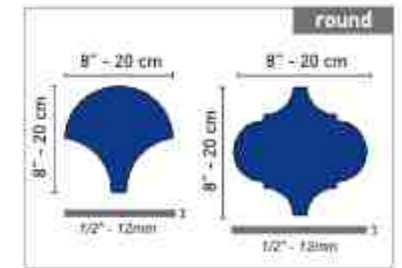

LILI CEMENT TILE PRODUCT DATA SHEET

TEST RESULTS		
Wet Dynamic Coefficient of Friction (DCOF)	ANSI A137.1 (2012) Section 9.6.1:	0.62
Water Absorption	TCVN 6355 (1998) Section 3:	9.7%
Breaking Bending Load	TCVN 6065 (1995) Section 5.6:	1.18 kN

NOTES
Lead time for custom orders is 12-14 weeks from order confirmation.
Minimum custom order quantity is 10 boxes

All tiles must be sealed properly according to sealer instructions.
Product country of origin: Vietnam