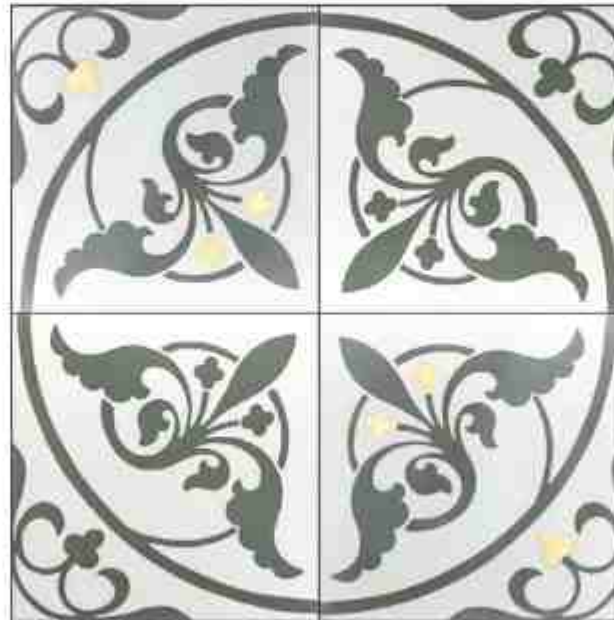

PLAIN

1000, 2000,
2019

DORE

8 x 8 | ELITE CEMENT TILES

Wispy & whimsical with a tiny glimmer of gold, the Dore brass cement tile is a delightful pattern in any setting

BRASS
1000, 2019
SOLID BRASS

PLAIN
1000, 2019