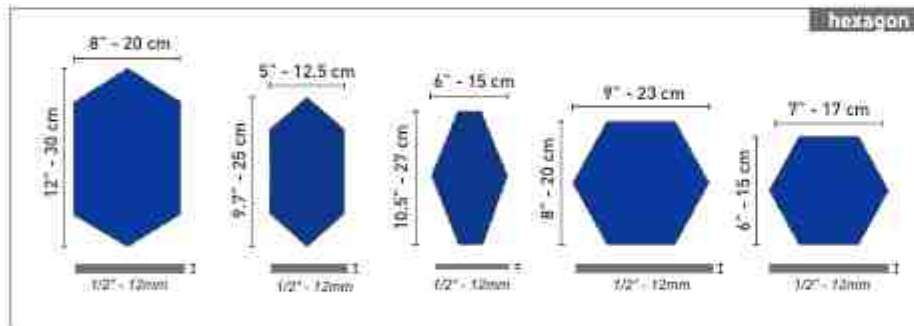

LILI CEMENT TILE PRODUCT DATA SHEET

TEST RESULTS		
Wet Dynamic Coefficient of Friction (DCOF)	ANSI A137.1 (2012) Section 9.6.1:	0.62
Water Absorption	TCVN 6355 (1998) Section 3:	9.7%
Breaking Bending Load	TCVN 6065 (1995) Section 5.6:	1.18 kN

NOTES
Lead time for custom orders is 12-14 weeks from order confirmation.
Minimum custom order quantity is 10 boxes

All tiles must be sealed properly according to sealer instructions.
Product country of origin: Vietnam