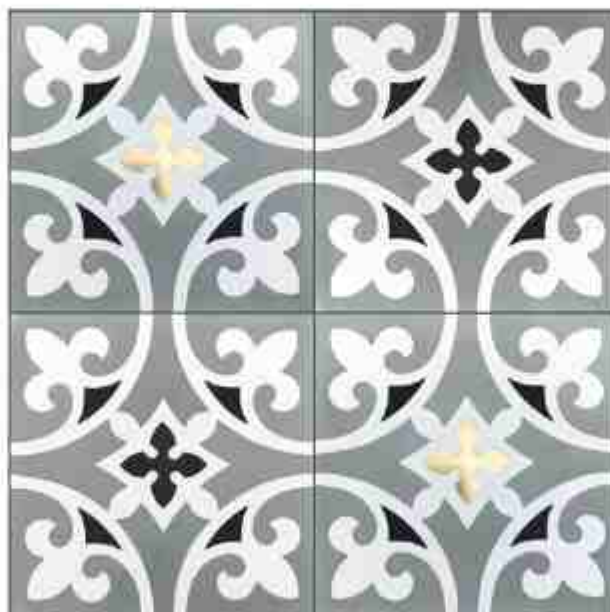

BRASS
2000
SOLID BRASS

PLAIN
2000

MARRAKESH

8 x 8

ELITE CEMENT TILES

A Moroccan pattern with a brassy core, the Marrakesh tile adds golden elements to a timeless classic

BRASS

1000, 2000,
2019
SOLID BRASS