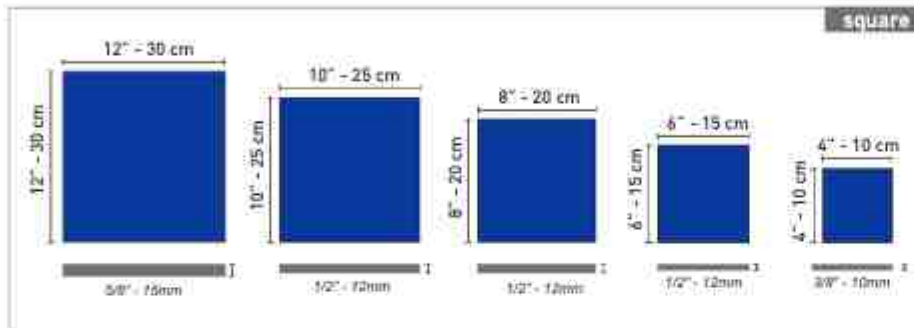

LILI CEMENT TILE PRODUCT DATA SHEET

TEST RESULTS		
Wet Dynamic Coefficient of Friction (DCOF)	ANSI A137.1 (2012) Section 9.6.1:	0.62
Water Absorption	TCVN 6355 (1998) Section 3:	9.7%
Breaking Bending Load	TCVN 6065 (1995) Section 5.6:	1.18 kN

NOTES
Lead time for custom orders is 12-14 weeks from order confirmation.
Minimum custom order quantity is 10 boxes

All tiles must be sealed properly according to sealer instructions.
Product country of origin: Vietnam