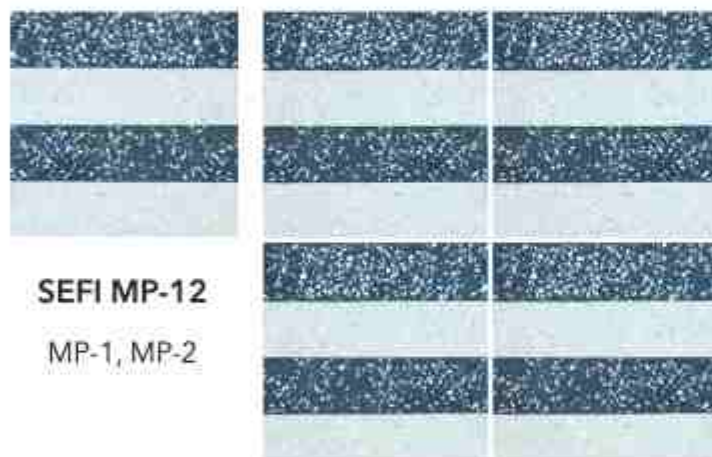

1000,
MP-7000

SEFI

8 x 8

TERRAZZO CEMENT TILES

Contrasting stripes & glittery mother of pearl make the Sefi pattern a unique selection for a sophisticated space

TRINIDAD

8 x 8 | TERRAZZO CEMENT TILES

A spotted version of the distinctive Trinidad pattern, the Trinidad Terrazzo features marble chips that add dimension & character