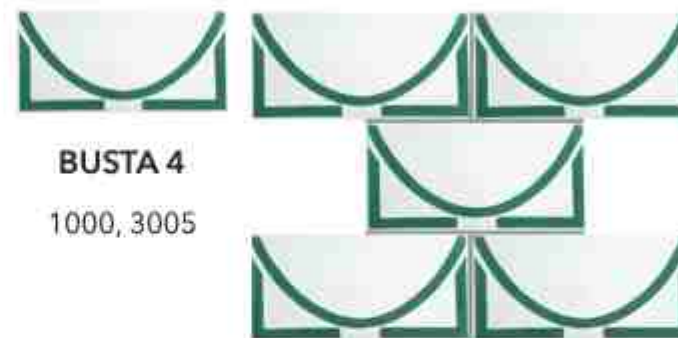

3033

BUSTA

4 x 8

GEOMETRIC CEMENT TILES

A swanky pattern with a hint of art deco, the Busta tile is a fresh approach to a familiar shape.

GLAZED TILE COLLECTION

GLAZED TILES

4 x 4