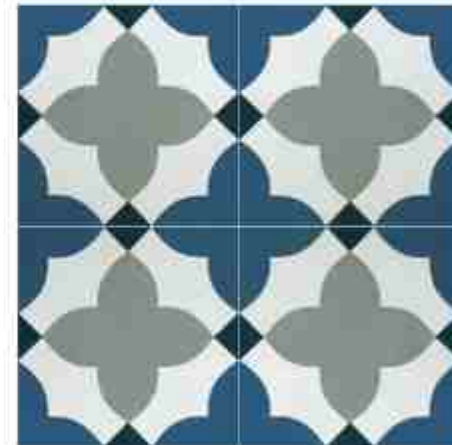

1000, 2000,
2019, 4026

PRAGA

8 x 8 | CEMENT TILES

Inspired by the picturesque city of Prague, the Praga pattern adds a trace of medieval charm to any floor

PRAGA 3

1000, 2003,
2019, 3002

PRAGA 4

1000, 2019,
4011, 4012