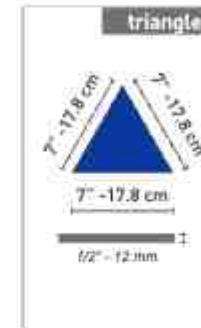

LILI CEMENT TILE PRODUCT DATA SHEET

TEST RESULTS		
Wet Dynamic Coefficient of Friction (DCOF)	ANSI A137.1 (2012) Section 9.6.1:	0.62
Water Absorption	TCVN 6355 (1998) Section 3:	9.7%
Breaking Bending Load	TCVN 6065 (1995) Section 5.6:	1.18 kN

NOTES
Lead time for custom orders is 12-14 weeks from order confirmation.
Minimum custom order quantity is 10 boxes

All tiles must be sealed properly according to sealer instructions.
Product country of origin: Vietnam