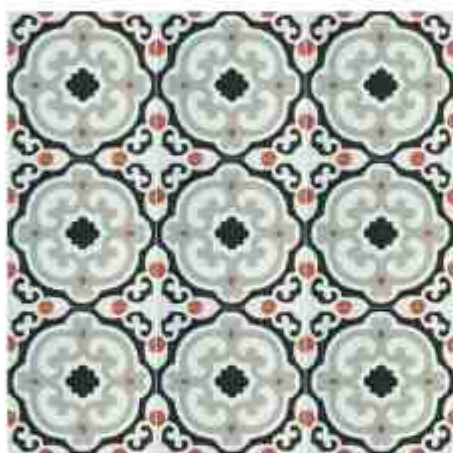

Inspired by intricate lace, the Sabine tile is a pretty little pattern perfect for adding much-needed detail to a simple space.

1000, 2000,
2019, 5000