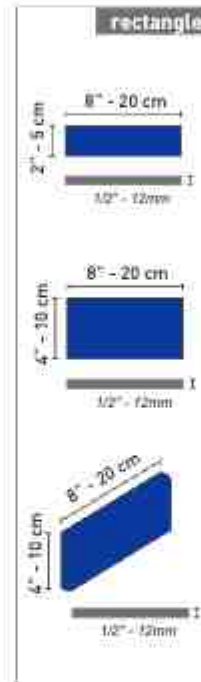

LILI CEMENT TILE PRODUCT DATA SHEET

TEST RESULTS		
Wet Dynamic Coefficient of Friction (DCOF)	ANSI A137.1 (2012) Section 9.6.1:	0.62
Water Absorption	TCVN 6355 (1998) Section 3:	9.7%
Breaking Bending Load	TCVN 6065 (1995) Section 5.6:	1.18 kN

NOTES
Lead time for custom orders is 12-14 weeks from order confirmation.
Minimum custom order quantity is 10 boxes

All tiles must be sealed properly according to sealer instructions.
Product country of origin: Vietnam