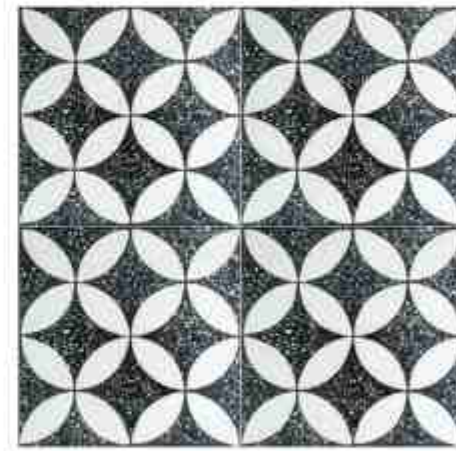

MARTA

8 x 8 | TERRAZZO CEMENT TILES

A glittery version of the notorious Marta pattern, the Marta Terrazzo is equally stunning with a hint of sparkle.

2000, MP-1

1000, MP-2