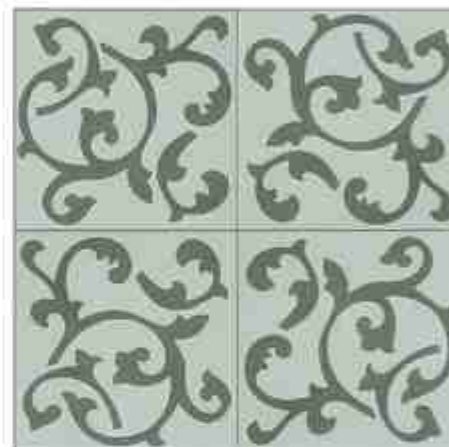

CELINE

8 x 8

CEMENT TILES

Whimsical & floral, the Celine pattern is a quick fix for an effortlessly delightful space

CELINE 3

1000, 2001

CELINE 4

1000, 2001