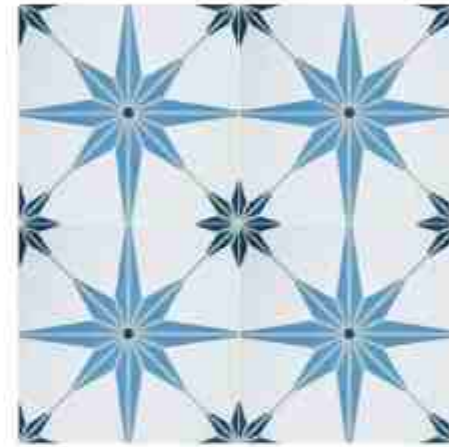

1000, 2005,
4011, 4012