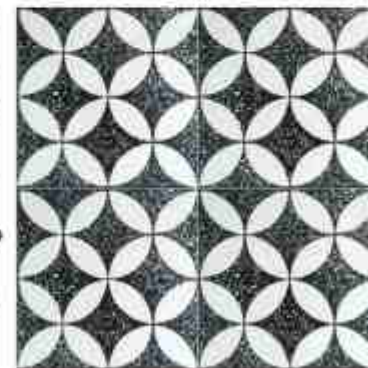

1006, 3001

MARTA 14 MP

MOTHER OF PEARL
TERRAZZO
2000, MP-1

MARTA 15 MP

MOTHER OF PEARL
TERRAZZO
1000, MP-2

MIA

8 x 8 | CEMENT TILES

A slender take on the classic chevron, the Mia pattern elevates a space without compromising good style.