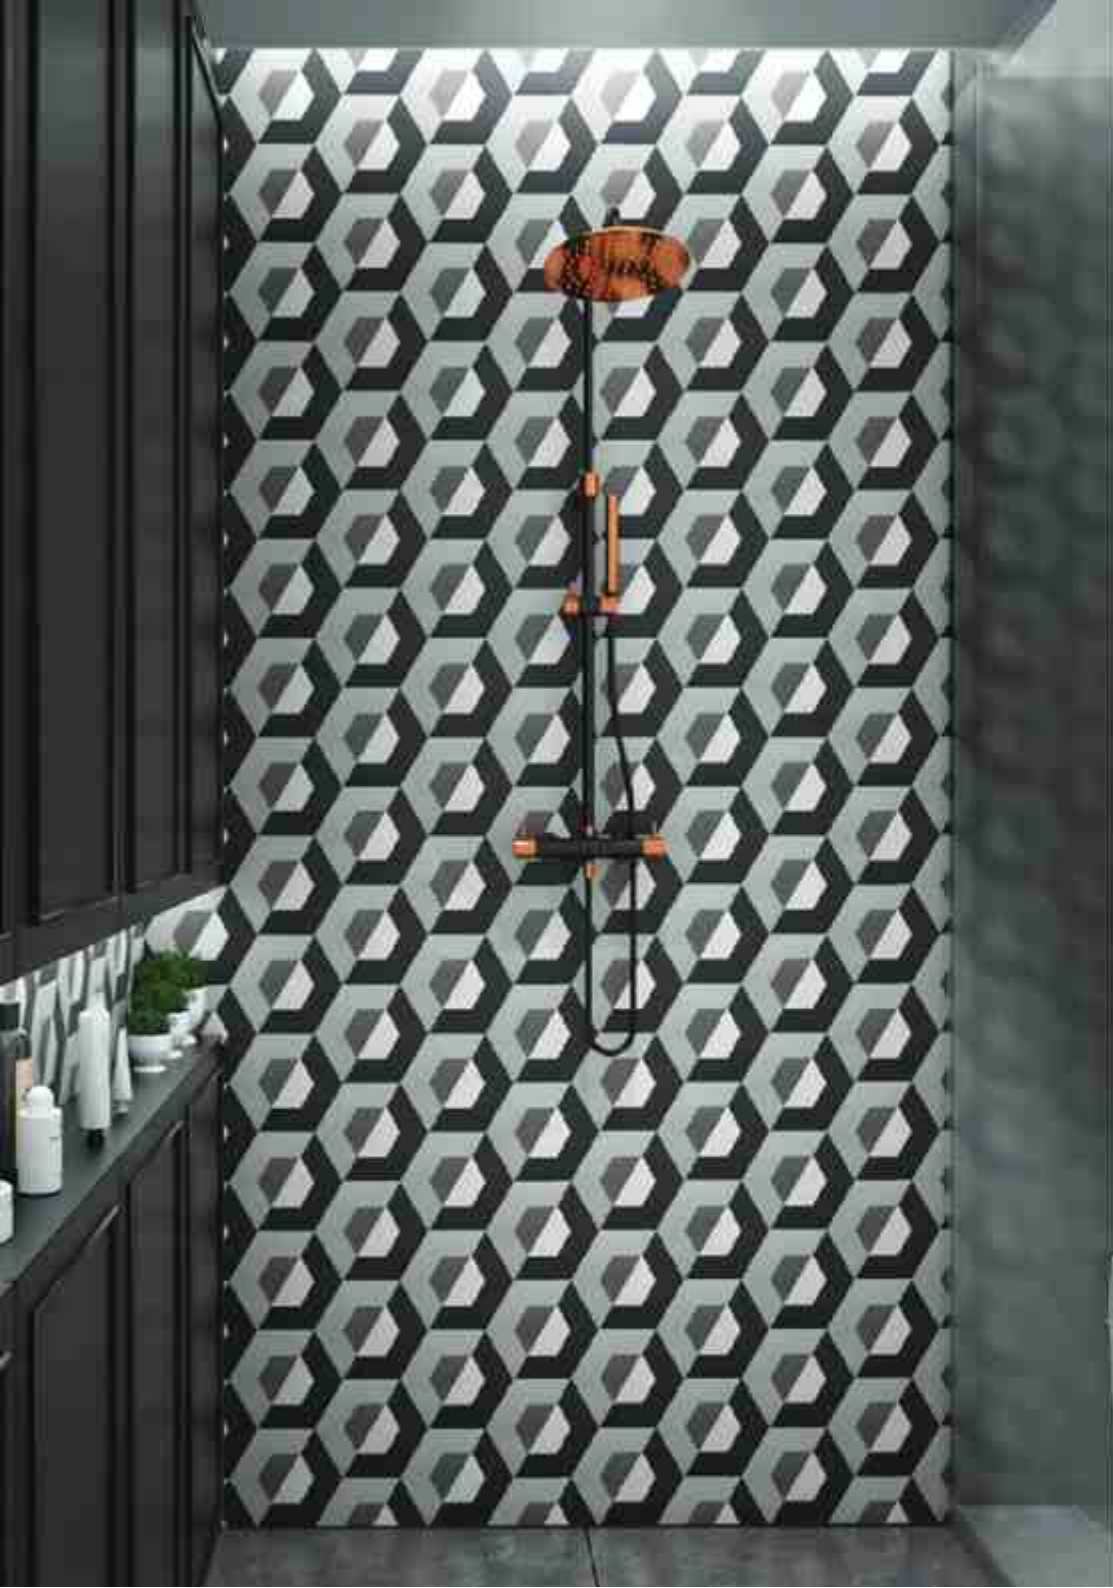

1000, 2000,
2002, 2019

6" X 7" HEXAGON TILES

FLAKE

6 x 7 | CEMENT TILES

The delicate Flake pattern encapsulates the fleeting beauty of a snowflake with an added modern twist

FLAKE 3

1000, 4011

FLAKE 4