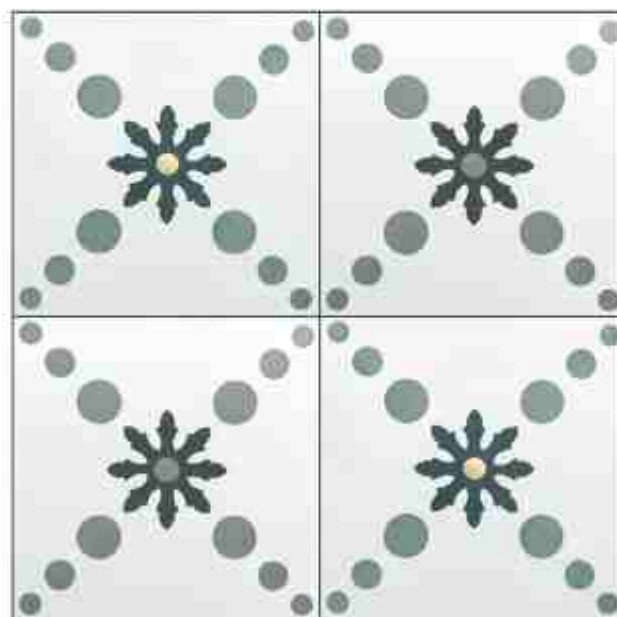

PLAIN

1000, 2000,
2002

CHANTAL

8 x 8 | ELITE CEMENT TILES

Dotted & dainty with a speck of dazzling brass, the Chantal pattern is an excellent choice for a space full of character

BRASS

1000, 2002,
2019
SOLID BRASS