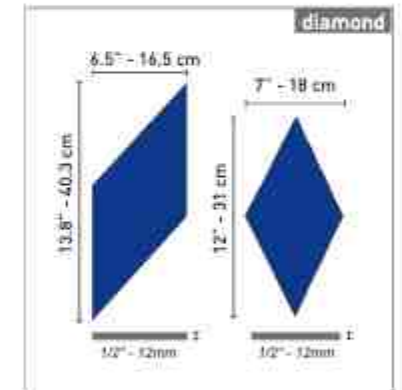

LILI CEMENT TILE PRODUCT DATA SHEET

TEST RESULTS		
Wet Dynamic Coefficient of Friction (DCOF)	ANSI A137.1 (2012) Section 9.6.1:	0.62
Water Absorption	TCVN 6355 (1998) Section 3:	9.7%
Breaking Bending Load	TCVN 6065 (1995) Section 5.6:	1.18 kN

NOTES
Lead time for custom orders is 12-14 weeks from order confirmation.
Minimum custom order quantity is 10 boxes

All tiles must be sealed properly according to sealer instructions.
Product country of origin: Vietnam