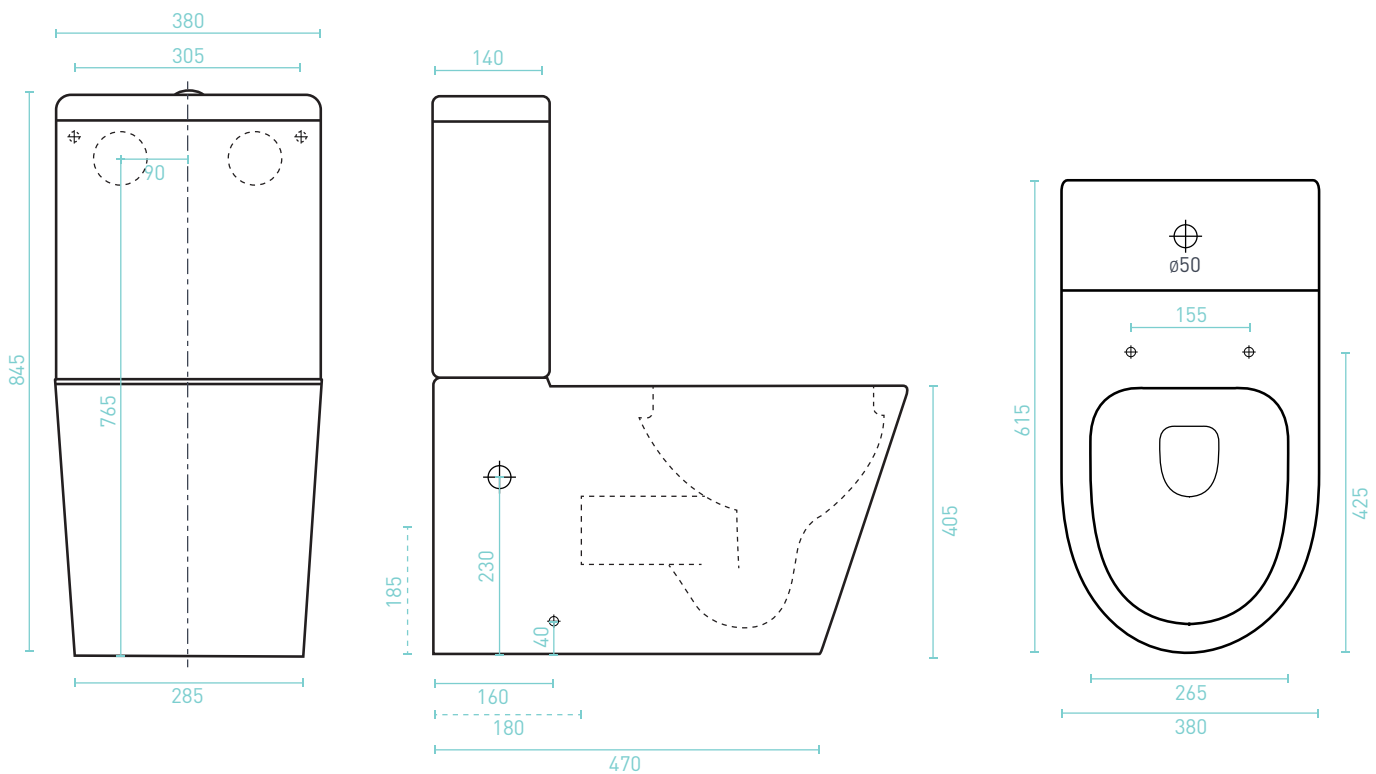

RENEE

RIMLESS BACK-TO-WALL TOILET SUITE - Premium Vitreous China, High Gloss White/Chrome Dual Flush Buttons

The Renee's minimalist style & timeless design, has a classic look backed by the latest in innovation & functionality. This modern wall faced design sits flush against the wall to save space & makes cleaning easier.

- ✓ Soft close, quick release seat/lid
- ✓ Hygienic rimless toilet bowl
- ✓ Cyclone Flush
- ✓ Nano Glaze

SIZE (p) x (w) x (h)	WATERMARK	WELS 4 STAR	CODE
615 x 380 x 845	AS1172	4.5/3L (3.2L avg. flush)	RETSWFS

- 10 YR WARRANTY - CISTERN & PAN
- 1 YR WARRANTY - SEAT/LID & VALVES
- Universal S or P-trap applications
- Universal setout 60-150mm*
- Top & bottom inlet cistern

RENEE ACCESSORIES

*Decina Universal Adjustable (150-250mm pan connector) DEPCU

TOILET SUITE

Optional

SCAN. WATCH. FIND OUT WHAT ALL THE FLUSH IS ABOUT...