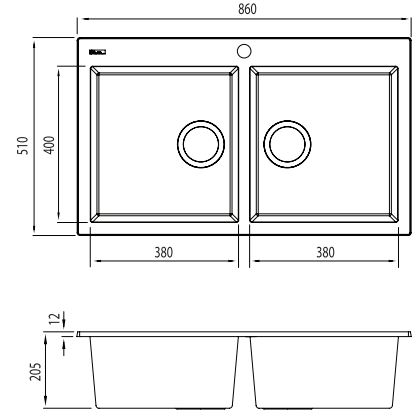

# Santorini

Italian made

All dimensions in mm

### Specifications /

<b>Sink size</b>	860W x 510H mm
<b>Bowl size</b>	Standard Bowl 1 380W x 400H x 210D / 32L Standard Bowl 1 380W x 400H x 210D / 32L
<b>Construction</b>	Moulded granite
<b>Material</b>	80% granite and quartz particles and 20% acrylic
<b>Installation</b>	Topmount
<b>Fixings</b>	Topmount clips supplied
<b>Min cabinet size</b>	900 mm
<b>Tap holes</b>	1 tap hole only
<b>Waste fittings</b>	2 x 90 mm basket wastes included
<b>Overflow</b>	Not available
<b>Carton size</b>	960 x 580 x 310 mm
<b>Weight</b>	16 kg
<b>Warranty</b>	Lifetime manufacturer's warranty (refer to <a href="http://oliveri.com.au">oliveri.com.au</a> )
<b>Maintenance and care instructions</b>	Clean the sink regularly with warm water, a liquid detergent and a soft cloth. Do not use abrasive powders or creams and avoid chemically aggressive detergents. Generic stains should be removed immediately with very hot water and a cleaning product. For organic stains which are especially difficult to remove, it is recommended that you fill the sink with a highly diluted organic cleaner such as bleach and let stand overnight. The next morning, rinse with warm water and a soft cloth.