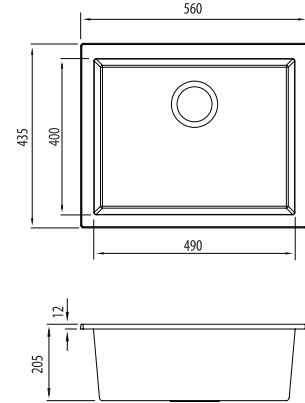

Santorini

Italian made

All dimensions in mm

ST-BL1550U

Black Large Bowl Undermount Sink

Specifications /

Sink size	560W x 435H mm
Bowl size	Large Bowl 490W x 400H x 200D / 39L
Construction	Moulded granite
Material	80% granite and quartz particles and 20% acrylic
Installation	Undermount
Fixings	Available on request
Min cabinet size	600 mm
Tap holes	N/A
Waste fittings	1 x 90 mm basket waste included
Overflow	Not available
Carton size	720 x 600 x 280 mm
Weight	10 kg
Warranty	Lifetime manufacturer's warranty (refer to oliveri.com.au)
Maintenance and care instructions	Clean the sink regularly with warm water, a liquid detergent and a soft cloth. Do not use abrasive powders or creams and avoid chemically aggressive detergents. Generic stains should be removed immediately with very hot water and a cleaning product. For organic stains which are especially difficult to remove, it is recommended that you fill the sink with a highly diluted organic cleaner such as bleach and let stand overnight. The next morning, rinse with warm water and a soft cloth.