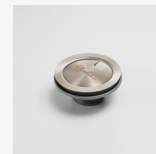

Included accessories /

AC28
Basket Waste