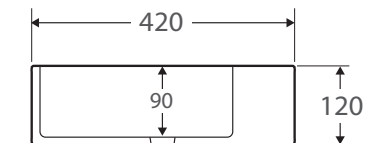

Petra Mini

ABOVE COUNTER BASIN

Features

- Fully vitreous china
- Not suitable to have mirror installed directly behind basin (bolt holes visible on back side)
- Can be wall-hung - bolts available separately: [UD10](#)
- One tap hole, with overflow
- Requires 32 mm waste with overflow (not included)

While we aim to ensure specifications are correct at the time of publication, Fienza reserves the right to make modifications without prior notice. Physical colour may vary from image shown. All measurements are shown in millimetres. For ceramic products, please allow +/- 10 mm tolerance for manufacturing variance. Always use physical product measurements for mark-ups and roughing-in as the technical drawing may differ from actual product received.