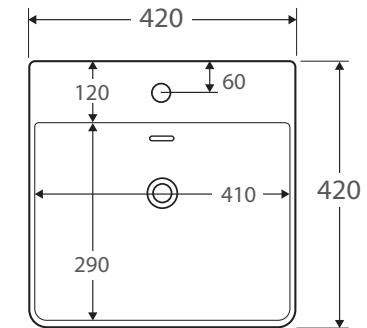

Petra Mini

ABOVE COUNTER BASIN

Features

- Fully vitreous china
- Not suitable to have mirror installed directly behind basin (bolt holes visible on back side)
- Can be wall-hung - bolts available separately: [UD10](#)
- One tap hole, with overflow
- Requires 32 mm waste with overflow (not included)

While we aim to ensure specifications are correct at the time of publication, Fienza reserves the right to make modifications without prior notice. Physical colour may vary from image shown. All measurements are shown in millimetres. For ceramic products, please allow +/- 10 mm tolerance for manufacturing variance. Always use physical product measurements for mark-ups and roughing-in as the technical drawing may differ from actual product received.