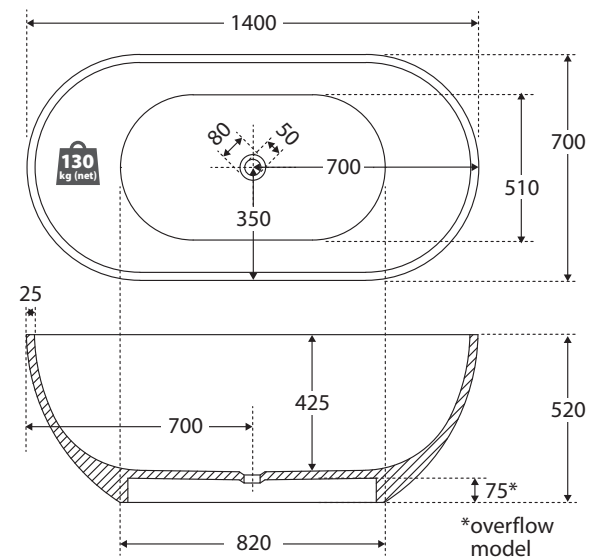

Nero

CAST STONE SOLID SURFACE BATH, 1400MM

Features

- Opulent wide width
- Freestanding style
- Easy to clean
- Chrome waste included with bath
- Capacity: 245L
- Net weight: 130kg
- Gross weight: 170kg

Installation Warning: Floor preparation may be required for off-centre waste positions. Please discuss with your builder/plumber before tiling and waterproofing your bathroom.

While we aim to ensure specifications are correct at the time of publication, Fienza reserves the right to make modifications without prior notice. Physical colour may vary from image shown. All measurements are shown in millimetres. Always use physical product measurements for mark-ups and roughing-in as the technical drawing may differ from actual product received.