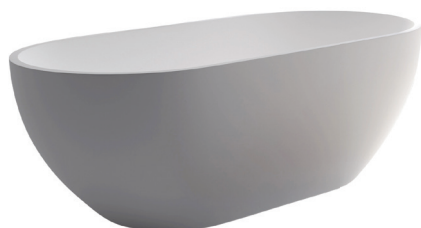

Nero

CAST STONE SOLID SURFACE BATH, 1400MM

Features

- Opulent wide width
- Freestanding style
- Easy to clean
- Chrome waste included with bath
- Capacity: 245L
- Net weight: 130kg
- Gross weight: 170kg

Installation Warning: Floor preparation may be required for off-centre waste positions. Please discuss with your builder/plumber before tiling and waterproofing your bathroom.

Available in

Matte White
with Overflow
ST12-1400

Matte White
without Overflow
ST12-1400NO

Cleaning & Care

- Wipe with a clean, soft cloth and mild soapy water or non-abrasive bathroom cleaner. Test in an inconspicuous area before cleaning the whole bath.
- Avoid placing hot objects, such as hair straighteners, on any surface as these will cause discolouration and marking.
- Spills of hair dye, after-shave lotion, nail polish and remover, aerosol spray and other harsh chemicals should be removed immediately to prevent damage and discolouration. Clean immediately with mild soapy water using a clean, soft cloth.
- Please find more information in the Care Guide for this product online at [fienza.com.au](https://www.fienza.com.au)