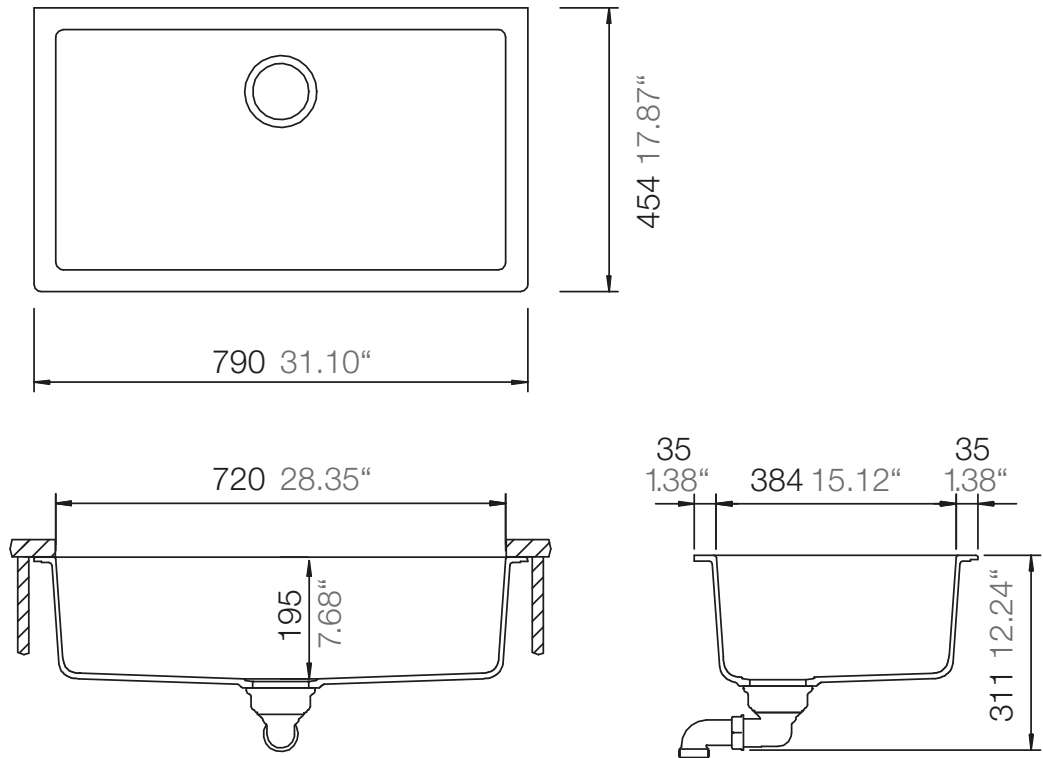

SCHOCK

CRISTADUR®

SIGNUS N-100XLY

Installation: Unterbau / undermount
Ausschnitt / cut-out