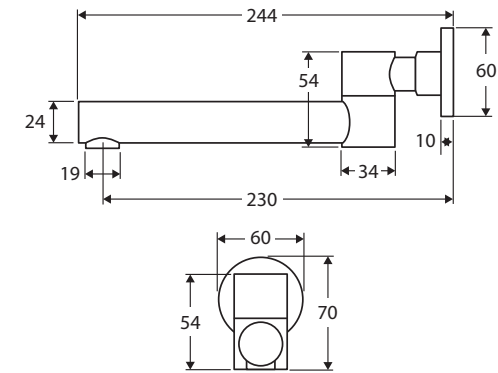

Michelle

SWIVEL BATH OUTLET

Features

- Swivel function
- Wall mounted
- Fitted with aerator
- Made from solid brass
- Female 1/2" BSPP inlet
- WELS rating not required

Available in

Chrome

SP8021SWIVEL

Cleaning & Care

While we aim to ensure specifications are correct at the time of publication, Fienza reserves the right to make modifications without prior notice. Physical colour may vary from image shown. All measurements are shown in millimetres. Always use physical product measurements for mark-ups and roughing-in as the technical drawing may differ from actual product received.