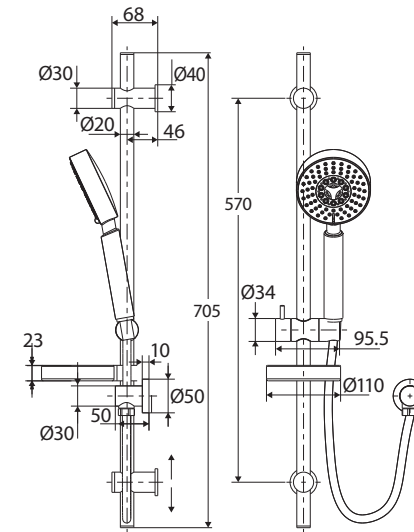

Michelle

RAIL SHOWER WITH SOAP DISH

Features

- Polished chrome finish
- WELS 3 Star rated, 7L/min

Rail:

- Slider to adjust height of hand shower
- Brass slider and wall mounts
- Deluxe stainless steel elbow
- Rail thickness: 20 mm
- 1.5 metre stainless steel flexible hose

MICHELLE Multifunction Hand Piece (MSH017):

- Five water-flow settings: normal, massage, misting, spray and massage, and spray and misting
- Easy to clean TPR nozzles
- Made from ABS

Soap Dish (MST225):

- Made from ABS

Available in

Chrome
444104

Cleaning & Care

- Regularly clean with mild soapy water using a microfibre cloth.
- In highly polluted or coastal locations, we recommend cleaning 2-3 times per week.
- Do not use harsh detergents, bleach, cream cleaners or citrus based cleaners. These substances are abrasive and will damage the surface.
- Do not use undue pressure and wipe in one direction only.

While we aim to ensure specifications are correct at the time of publication, Fienza reserves the right to make modifications without prior notice. Physical colour may vary from image shown. All measurements are shown in millimetres. Always use physical product measurements for mark-ups and roughing-in as the technical drawing may differ from actual product received.