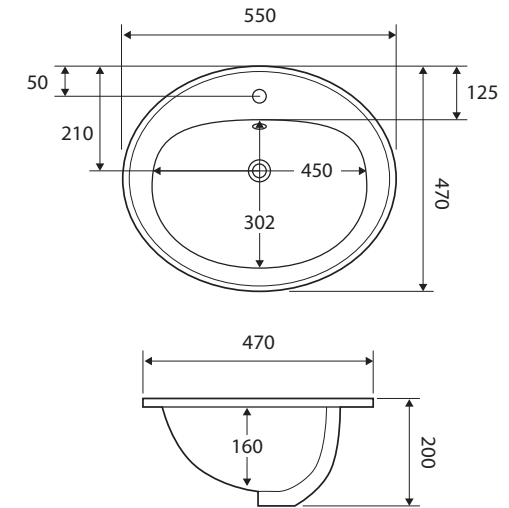

Lacy

FULLY-INSET BASIN

Features

- Fully vitreous china
- One tap hole with overflow
- Requires 32 mm waste with overflow (not included)
- Capacity: 9 litres

Please note: Due to the nature of ceramic as a material, small variations in size and shape do occur. Ensure that the measurements of the purchased basin are checked physically BEFORE cutting any counter-top. Specification drawings are a guide only. Fienza will not be held liable for any errors made by external parties when cutting counter-tops.

While we aim to ensure specifications are correct at the time of publication, Fienza reserves the right to make modifications without prior notice. Physical colour may vary from image shown. All measurements are shown in millimetres. For ceramic products, please allow +/- 10 mm tolerance for manufacturing variance. Always use physical product measurements for mark-ups and roughing-in as the technical drawing may differ from actual product received.