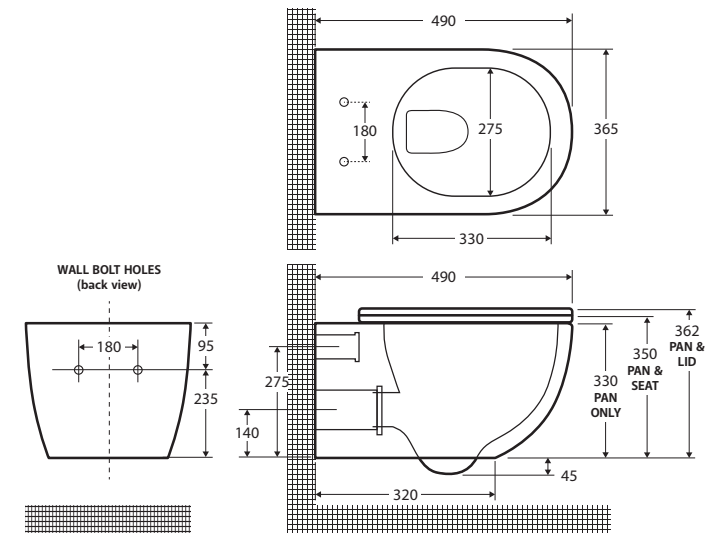

Koko Matte Black WALL-HUNG TOILET

Features

- Rimless hygienic flush
- Matte black finish
- Concealed pan for easy cleaning
- Matte black quick release, soft close seat
- Available as P-Trap only
- Stainless steel hinges
- Includes wall mounting screws
- **WELS 4 Star rated, 4.5L/3L (3.5L average flush) when used with R&T cistern**

Cistern and flush buttons required (sold separately)

Available in

P-Trap
Pan & Seat
K2376MB-PS

Cleaning & Care

- The toilet seat may be removed for cleaning - depress the quick release buttons and lift up.
- Clean only with a soft cloth or sponge using warm water and mild soap or detergent. Do not use any abrasive cleaning materials.
- Do not use any solvents or corrosive liquids.
- Note that use of clip-on deodorisers will affect flushing performance on rimless suites.

While we aim to ensure specifications are correct at the time of publication, Fienza reserves the right to make modifications without prior notice. Physical colour may vary from image shown. All measurements are shown in millimetres. For ceramic products, please allow +/- 10 mm tolerance for manufacturing variance. Always use physical product measurements for mark-ups and roughing-in as the technical drawing may differ from actual product received.