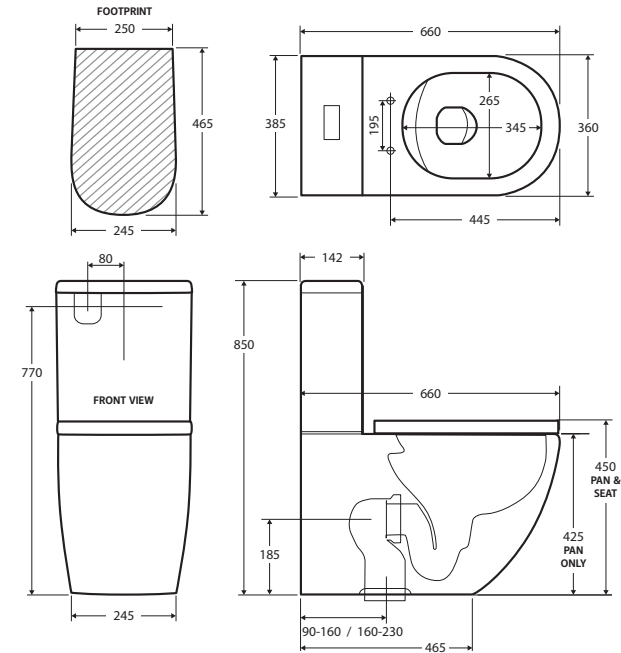

Koko® Gloss White BACK-TO-WALL TOILET SUITE

Features

- Rimless hygienic flush
- Gloss white finish
- Large, easy-push chrome flush buttons
- Concealed pan for easy cleaning
- UF quick release, soft close seat
- High quality, R&T flush mechanism
- Top or bottom inlets:
 - Left top inlet
 - Left or right bottom inlet
- Available as P-Trap or S-Trap
- WELS 4 Star rated, 4.5L/3L (3.3L average flush)

Available in

P-Trap
K002P

S-Trap 90-160
K002A

S-Trap 160-230
K002B

Cleaning & Care

- The toilet seat may be removed for cleaning - depress the quick release buttons and lift up.
- Clean only with a soft cloth or sponge using warm water and mild soap or detergent. Do not use any abrasive cleaning materials.
- Do not use any solvents or corrosive liquids.
- Note that use of clip-on deodorisers will affect flushing performance on rimless suites.

While we aim to ensure specifications are correct at the time of publication, Fienza reserves the right to make modifications without prior notice. Physical colour may vary from image shown. All measurements are shown in millimetres. For ceramic products, please allow +/- 10 mm tolerance for manufacturing variance. Always use physical product measurements for mark-ups and roughing-in as the technical drawing may differ from actual product received.