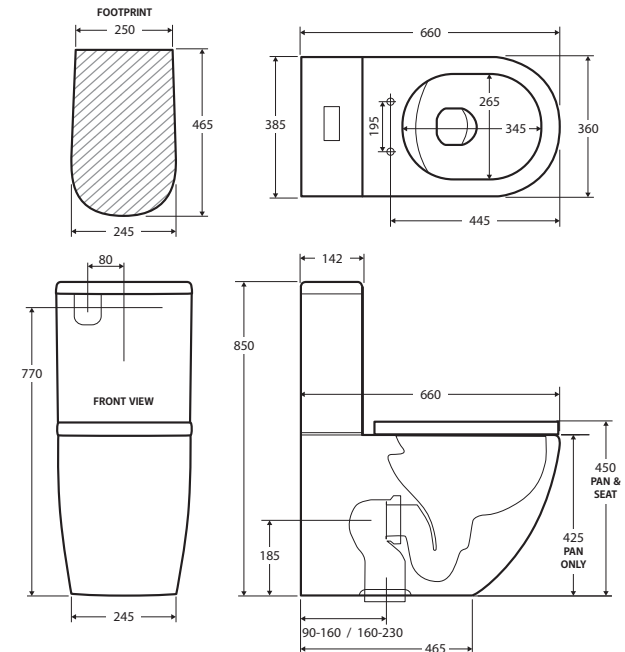

Koko® Matte White

BACK-TO-WALL TOILET SUITE

Features

- Rimless hygienic flush
- Matte white finish
- Large, easy-push chrome flush buttons
- Concealed pan for easy cleaning
- UF quick release, soft close seat
- High quality, R&T flush mechanism
- Top or bottom inlets:
 - Left top inlet
 - Left or right bottom inlet
- Available as P-Trap or S-Trap
- WELS 4 Star rated, 4.5L/3L (3.3L average flush)

While we aim to ensure specifications are correct at the time of publication, Fienza reserves the right to make modifications without prior notice. Physical colour may vary from image shown. All measurements are shown in millimetres. For ceramic products, please allow +/- 10 mm tolerance for manufacturing variance. Always use physical product measurements for mark-ups and roughing-in as the technical drawing may differ from actual product received.