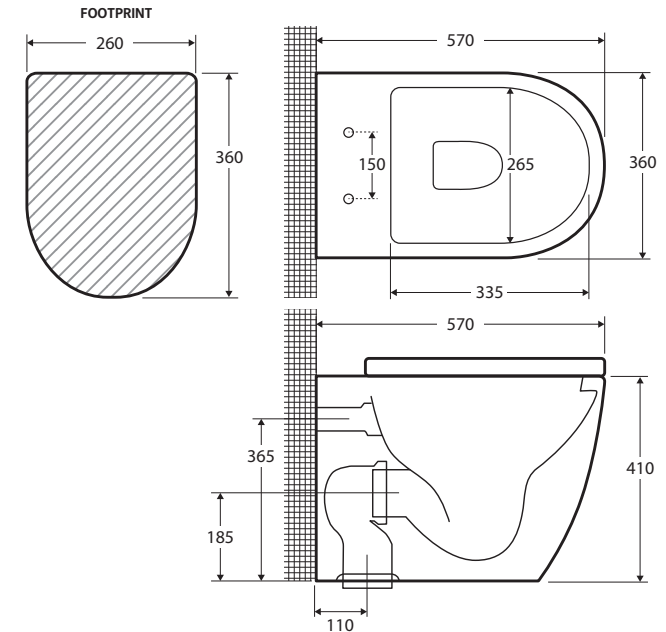

Koko Gloss White WALL-FACED TOILET

Features

- Rimless hygienic flush
- Gloss white finish
- Concealed pan for easy cleaning
- UF quick release, soft close seat
- Available as P-Trap or S-Trap
- Stainless steel hinges
- Includes floor mounting screws
- **WELS 4 Star rated, 4.5L/3L (3.5L average flush) when used with R&T cistern**

Cistern and flush buttons required (sold separately)

Available in

P-Trap
Pan & Seat
K002376-PS

S-Trap
Pan & Seat
K002376A-PS

Cleaning & Care

- The toilet seat may be removed for cleaning - depress the quick release buttons and lift up.
- Clean only with a soft cloth or sponge using warm water and mild soap or detergent. Do not use any abrasive cleaning materials.
- Do not use any solvents or corrosive liquids.
- Note that use of clip-on deodorisers will affect flushing performance on rimless suites.

While we aim to ensure specifications are correct at the time of publication, Fienza reserves the right to make modifications without prior notice. Physical colour may vary from image shown. All measurements are shown in millimetres. For ceramic products, please allow +/- 10 mm tolerance for manufacturing variance. Always use physical product measurements for mark-ups and roughing-in as the technical drawing may differ from actual product received.