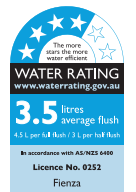

Cleaning & Care

- The toilet seat may be removed for cleaning - depress the quick release buttons and lift up.
- Clean only with a soft cloth or sponge using warm water and mild soap or detergent. Do not use any abrasive cleaning materials.
- Do not use any solvents or corrosive liquids.
- Note that use of clip-on deodorisers will affect flushing performance on rimless suites.