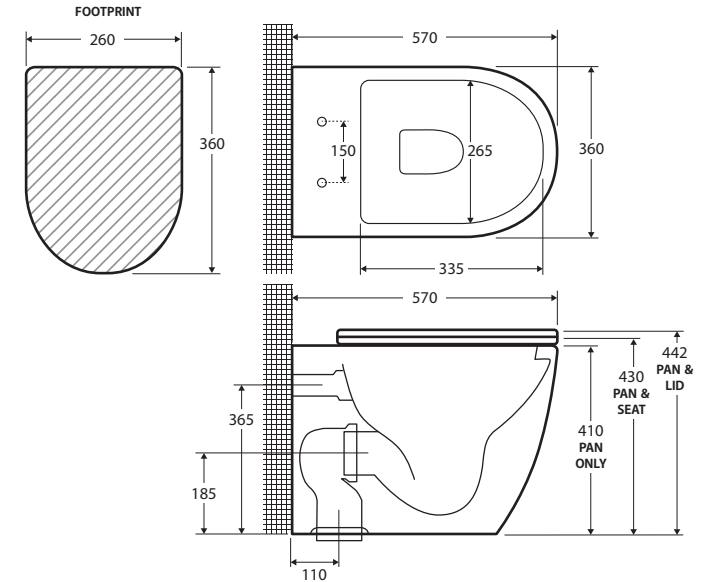

Koko Matte White

WALL-FACED TOILET

Features

- Rimless hygienic flush
- Matte white finish
- Concealed pan for easy cleaning
- Gloss white quick release, soft close seat
- Available as P-Trap or S-Trap
- Stainless steel hinges
- Includes floor mounting screws
- **WELS 4 Star rated, 4.5L/3L (3.5L average flush) when used with R&T cistern**

Cistern and flush buttons required (sold separately)

Available in

P-Trap
Pan & Seat

K002376MW-PS

S-Trap
Pan & Seat

K002376MWA-PS

Cleaning & Care

- The toilet seat may be removed for cleaning - depress the quick release buttons and lift up.
- Clean only with a soft cloth or sponge using warm water and mild soap or detergent. Do not use any abrasive cleaning materials.
- Do not use any solvents or corrosive liquids.
- Note that use of clip-on deodorisers will affect flushing performance on rimless suites.

While we aim to ensure specifications are correct at the time of publication, Fienza reserves the right to make modifications without prior notice. Physical colour may vary from image shown. All measurements are shown in millimetres. For ceramic products, please allow +/- 10 mm tolerance for manufacturing variance. Always use physical product measurements for mark-ups and roughing-in as the technical drawing may differ from actual product received.