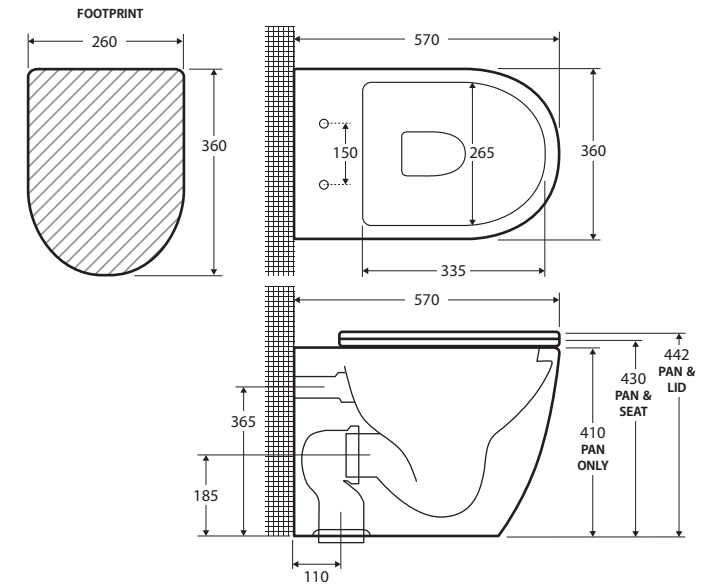

Koko Matte Black WALL-FACED TOILET

Features

- Rimless hygienic flush
- Matte black finish
- Concealed pan for easy cleaning
- Matte black quick release, soft close seat
- Available as P-Trap or S-Trap
- Stainless steel hinges
- Includes floor mounting screws
- **WELS 4 Star rated, 4.5L/3L (3.5L average flush) when used with R&T cistern**

Cistern and flush buttons required (sold separately)

Available in

P-Trap
Pan & Seat

K002376MB-PS

S-Trap
Pan & Seat

K002376MBA-PS

Cleaning & Care

- The toilet seat may be removed for cleaning - depress the quick release buttons and lift up.
- Clean only with a soft cloth or sponge using warm water and mild soap or detergent. Do not use any abrasive cleaning materials.
- Do not use any solvents or corrosive liquids.
- Note that use of clip-on deodorisers will affect flushing performance on rimless suites.

While we aim to ensure specifications are correct at the time of publication, Fienza reserves the right to make modifications without prior notice. Physical colour may vary from image shown. All measurements are shown in millimetres. For ceramic products, please allow +/- 10 mm tolerance for manufacturing variance. Always use physical product measurements for mark-ups and roughing-in as the technical drawing may differ from actual product received.