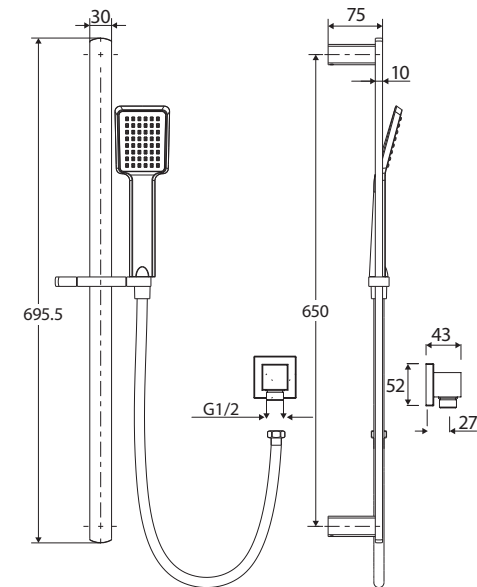

Koko® Matte Black RAIL SHOWER

Features

- Electroplated matte black finish with chrome accents
- **WELS 3 Star rated, 9L/min**

Rail:

- Slider to adjust height of hand shower
- Made from solid brass
- Deluxe brass elbow
- Rail thickness: 30 x 10 mm
- 1.5 metre matte black PVC flexible hose

KOKO Hand Piece (MSH107B):

- Single water-flow setting
- Easy to clean TPR nozzles
- Made from ABS

Available in

Matte Black
444107B

Cleaning & Care

- Regularly clean with mild soapy water using a microfibre cloth.
- In highly polluted or coastal locations, we recommend cleaning 2-3 times per week.
- Do not use harsh detergents, bleach, cream cleaners or citrus based cleaners. These substances are abrasive and will damage the surface.
- Do not use undue pressure and wipe in one direction only.

While we aim to ensure specifications are correct at the time of publication, Fienza reserves the right to make modifications without prior notice. Physical colour may vary from image shown. All measurements are shown in millimetres. Always use physical product measurements for mark-ups and roughing-in as the technical drawing may differ from actual product received.