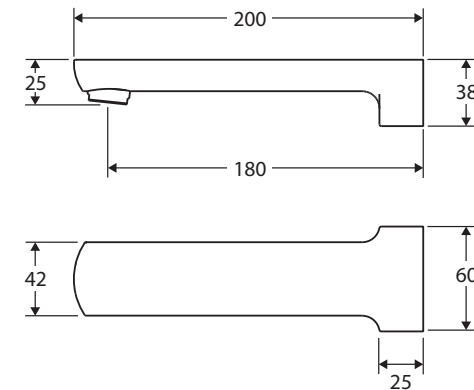

Koko®

BATH OUTLET

Features

- Wall mounted, fixed position
- Fitted with aerator
- Made from solid brass
- Push-fit installation
- Female 1/2" BSPP inlet
- WELS rating not required

Available in

Chrome
218115

While we aim to ensure specifications are correct at the time of publication, Fienza reserves the right to make modifications without prior notice. Physical colour may vary from image shown. All measurements are shown in millimetres. Always use physical product measurements for mark-ups and roughing-in as the technical drawing may differ from actual product received.