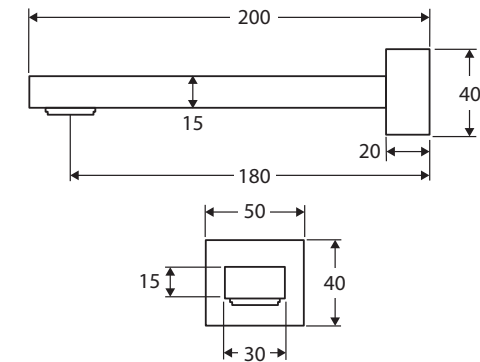

Jet

BATH OUTLET

Features

- Wall mounted, fixed position
- Fitted with aerator
- Made from solid brass
- Female ½" BSPP inlet
- WELS rating not required

Available in

Chrome
CPF0404

Cleaning & Care

- Regularly clean with mild soapy water using a microfibre cloth.
- In highly polluted or coastal locations, we recommend cleaning 2-3 times per week.
- Do not use harsh detergents, bleach, cream cleaners or citrus based cleaners. These substances are abrasive and will damage the surface.
- Do not use undue pressure and wipe in one direction only.

While we aim to ensure specifications are correct at the time of publication, Fienza reserves the right to make modifications without prior notice. Physical colour may vary from image shown. All measurements are shown in millimetres. Always use physical product measurements for mark-ups and roughing-in as the technical drawing may differ from actual product received.