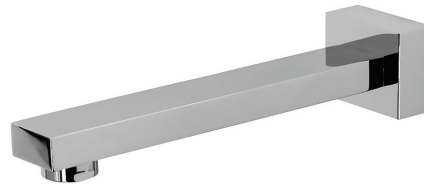

Jet

BATH OUTLET

Features

- Wall mounted, fixed position
- Fitted with aerator
- Made from solid brass
- Female ½" BSPP inlet
- WELS rating not required

Available in

Chrome
CPF0404

Cleaning & Care

- Regularly clean with mild soapy water using a microfibre cloth.
- In highly polluted or coastal locations, we recommend cleaning 2-3 times per week.
- Do not use harsh detergents, bleach, cream cleaners or citrus based cleaners. These substances are abrasive and will damage the surface.
- Do not use undue pressure and wipe in one direction only.