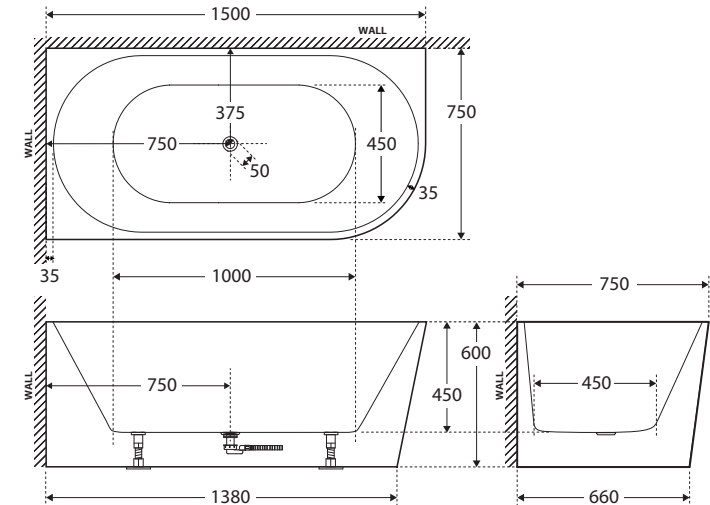

Isabella

RIGHT-HAND ACRYLIC CORNER BATH, 1500MM

Features

- Modern, slim edge design
- Two-sided corner style
- UV stabilised sanitary-grade acrylic
- Inbuilt steel support frame
- Adjustable steel legs
- No overflow
- Chrome waste included with bath
- Net weight: 48kg
- Gross weight: 56kg

While we aim to ensure specifications are correct at the time of publication, Fienza reserves the right to make modifications without prior notice. Physical colour may vary from image shown. All measurements are shown in millimetres. Always use physical product measurements for mark-ups and roughing-in as the technical drawing may differ from actual product received.

Isabella

RIGHT-HAND ACRYLIC CORNER BATH, 1700MM

Features

- Modern, slim edge design
- Two-sided corner style
- UV stabilised sanitary-grade acrylic
- Inbuilt steel support frame
- Adjustable steel legs
- No overflow
- Chrome waste included with bath
- Net weight: 51kg
- Gross weight: 60kg