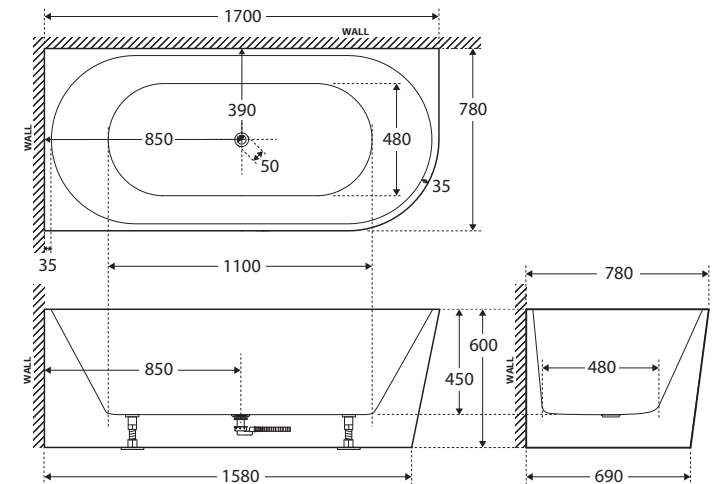

Isabella

RIGHT-HAND ACRYLIC CORNER BATH, 1500MM

Features

- Modern, slim edge design
- Two-sided corner style
- UV stabilised sanitary-grade acrylic
- Inbuilt steel support frame
- Adjustable steel legs
- No overflow
- Chrome waste included with bath
- Net weight: 48kg
- Gross weight: 56kg

While we aim to ensure specifications are correct at the time of publication, Fienza reserves the right to make modifications without prior notice. Physical colour may vary from image shown. All measurements are shown in millimetres. Always use physical product measurements for mark-ups and roughing-in as the technical drawing may differ from actual product received.

Isabella

RIGHT-HAND ACRYLIC CORNER BATH, 1700MM

Features

- Modern, slim edge design
- Two-sided corner style
- UV stabilised sanitary-grade acrylic
- Inbuilt steel support frame
- Adjustable steel legs
- No overflow
- Chrome waste included with bath
- Net weight: 51kg
- Gross weight: 60kg