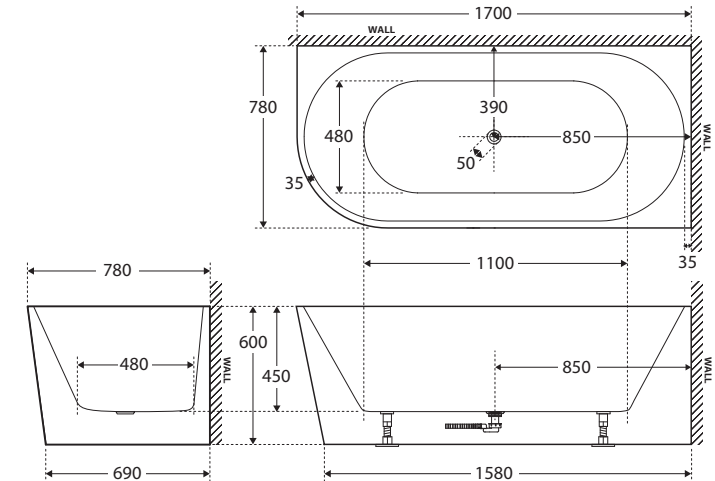

Isabella

LEFT-HAND ACRYLIC CORNER BATH, 1500MM

Features

- Modern, slim edge design
- Two-sided corner style
- UV stabilised sanitary-grade acrylic
- Inbuilt steel support frame
- Adjustable steel legs
- No overflow
- Chrome waste included with bath
- Net weight: 48kg
- Gross weight: 56kg

While we aim to ensure specifications are correct at the time of publication, Fienza reserves the right to make modifications without prior notice. Physical colour may vary from image shown. All measurements are shown in millimetres. Always use physical product measurements for mark-ups and roughing-in as the technical drawing may differ from actual product received.

Isabella

LEFT-HAND ACRYLIC CORNER BATH, 1700MM

Features

- Modern, slim edge design
- Two-sided corner style
- UV stabilised sanitary-grade acrylic
- Inbuilt steel support frame
- Adjustable steel legs
- No overflow
- Chrome waste included with bath
- Net weight: 51kg
- Gross weight: 60kg