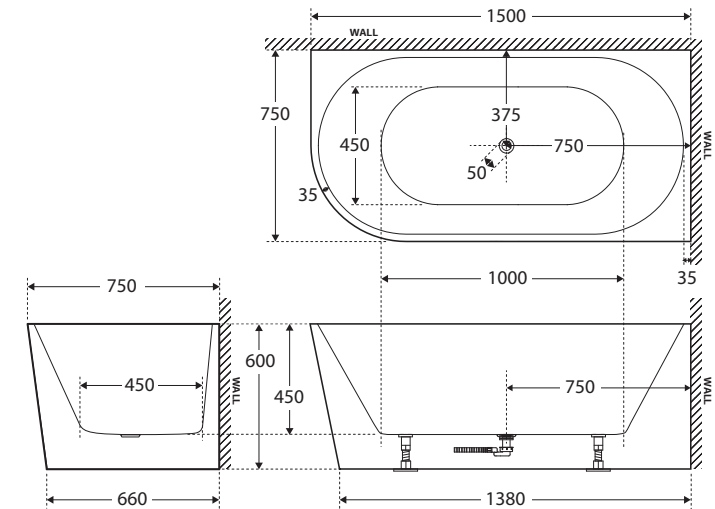

Isabella

LEFT-HAND ACRYLIC CORNER BATH, 1500MM

Features

- Modern, slim edge design
- Two-sided corner style
- UV stabilised sanitary-grade acrylic
- Inbuilt steel support frame
- Adjustable steel legs
- No overflow
- Chrome waste included with bath
- Net weight: 48kg
- Gross weight: 56kg

While we aim to ensure specifications are correct at the time of publication, Fienza reserves the right to make modifications without prior notice. Physical colour may vary from image shown. All measurements are shown in millimetres. Always use physical product measurements for mark-ups and roughing-in as the technical drawing may differ from actual product received.

Isabella

LEFT-HAND ACRYLIC CORNER BATH, 1700MM

Features

- Modern, slim edge design
- Two-sided corner style
- UV stabilised sanitary-grade acrylic
- Inbuilt steel support frame
- Adjustable steel legs
- No overflow
- Chrome waste included with bath
- Net weight: 51kg
- Gross weight: 60kg