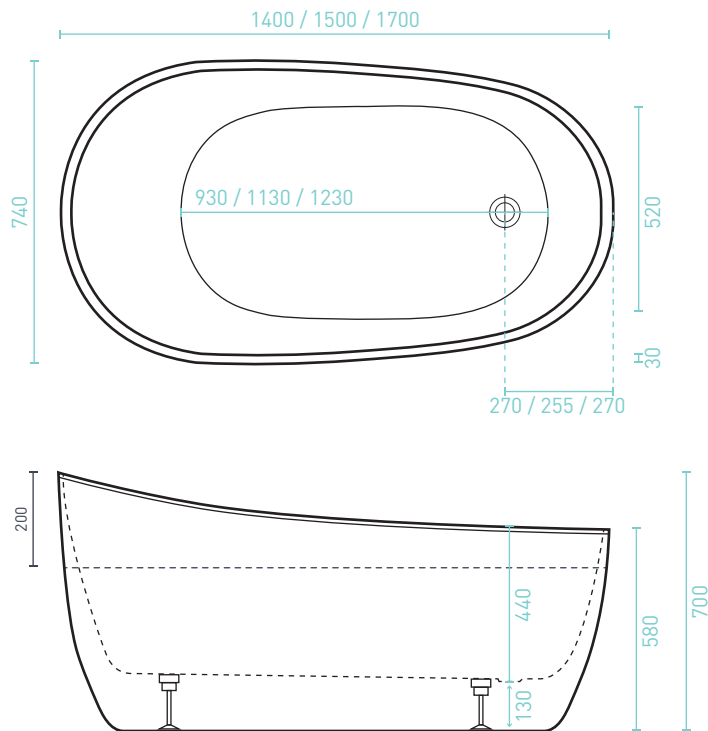

PICCOLO

FREESTANDING BATH - Premium Sanitary Grade Acrylic, High Gloss White & High Gloss Black/White

The Piccolo's striking, sloped profile & ultra-thin (30mm) bath lip will make the perfect focal point in any bathroom, even if space is not a luxury. End waste position.

- Adjustable self-supporting feet
- Lumbar support
- Suitable for dual bathing

SIZE (l) x (w) x (d) mm	CAPACITY*	NET WEIGHT	CODE
1400 x 740 x 700	109L	40kg	PI1400W White
1500 x 740 x 700	127L	46kg	PI1500W White
1500 x 740 x 700	127L	46kg	PI1500B Black/White
1700 x 740 x 700	167L	56kg	PI1700W White

- 10 YR WARRANTY*
- AS/NZ Standard 2023/1995

PICCOLO ACCESSORIES	BATH
Plug & Waste	Optional

*Capacity 200mm below the bath rim