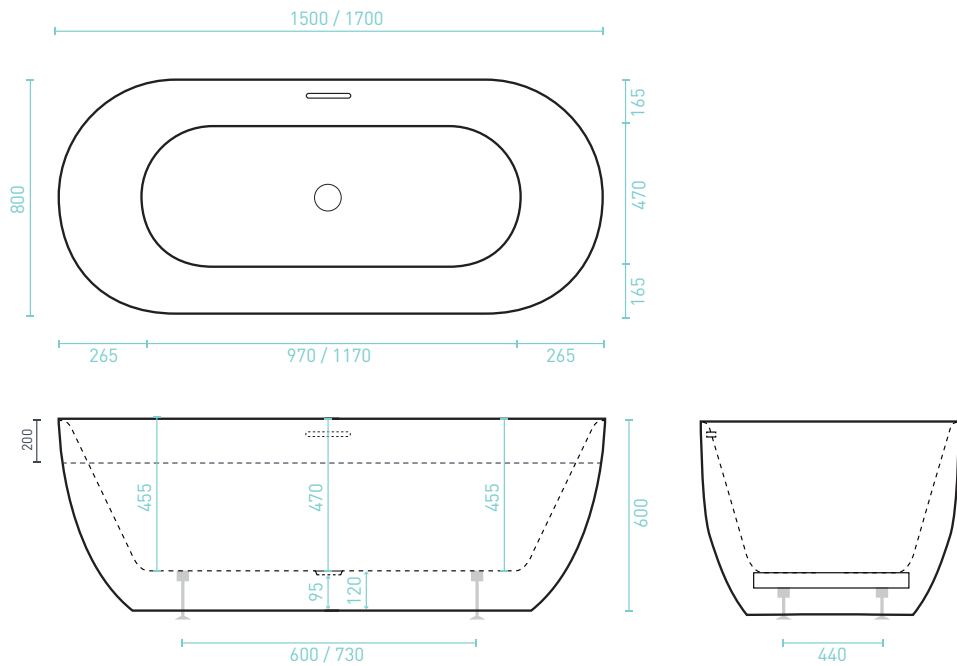

# VALENTINA

FREESTANDING BATH - Premium Sanitary Grade Acrylic, Matte White

The Valentina's smooth curves are designed for lovers of oval baths, while the luxe, matte white finish offers designer style without the expense of a solid surface bath. This design also features an integrated overflow. *Matte white plug, centre waste.*

- ✓ Adjustable self-supporting feet
- ✓ Lumbar support
- ✓ Suitable for dual bathing
- ✓ Full steel support frame

SIZE (l) x (w) x (d) mm	CAPACITY*	NET WEIGHT	CODE
1500 x 800 x 600	165L	41kg	VA1500WM
1700 x 800 x 600	176L	46kg	VA1700WM

- 10 YR WARRANTY\*
- AS/NZ Standard 2023/1995

VALENTINA ACCESSORIES	OPTIONAL
Decina 40mm Bath Pop-Up Plug & Removable Waste	WA001
Decina Flexible Bath Connector	OWA005
SIENNA Headrests - Black / White	SY242-B / SY242-W

\*Capacity 200mm below the bath rim