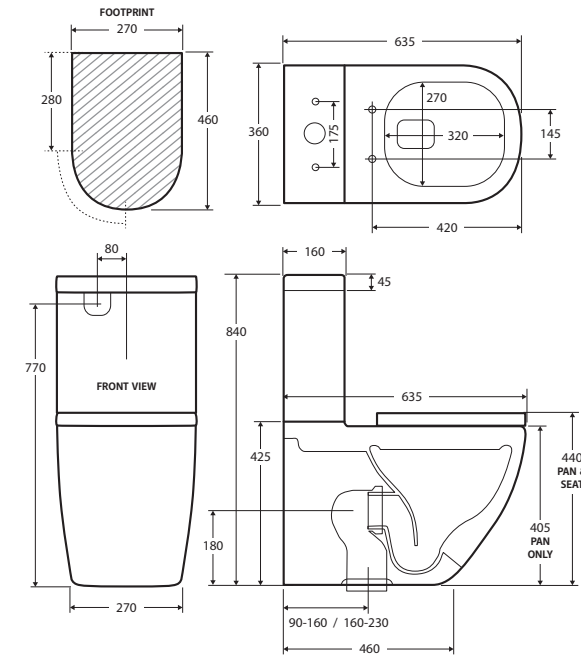

Empire BACK-TO-WALL TOILET SUITE

Features

- Hygienic, Nano-Glaze protection
- Short projection for tight spaces
- Gloss white finish
- Large, easy-push chrome flush buttons
- Concealed pan for easy cleaning
- UF quick release, soft close seat
- High quality, R&T flush mechanism
- Stainless steel hinges
- Includes floor mounting screws
- Top or bottom inlets:
 - Left top inlet
 - Left or right bottom inlet
- Available as P-Trap or S-Trap
- **WELS 4 Star rated, 4.5L/3L (3.3L average flush)**

Available in

P-Trap
K003P

S-Trap 90-160
K003A

S-Trap 160-230
K003B

Cleaning & Care

- The toilet seat may be removed for cleaning - depress the quick release buttons and lift up.
- Clean only with a soft cloth or sponge using warm water and mild soap or detergent. Do not use any abrasive cleaning materials.
- Do not use any solvents or corrosive liquids.

While we aim to ensure specifications are correct at the time of publication, Fienza reserves the right to make modifications without prior notice. Physical colour may vary from image shown. All measurements are shown in millimetres. For ceramic products, please allow +/- 10 mm tolerance for manufacturing variance. Always use physical product measurements for mark-ups and roughing-in as the technical drawing may differ from actual product received.