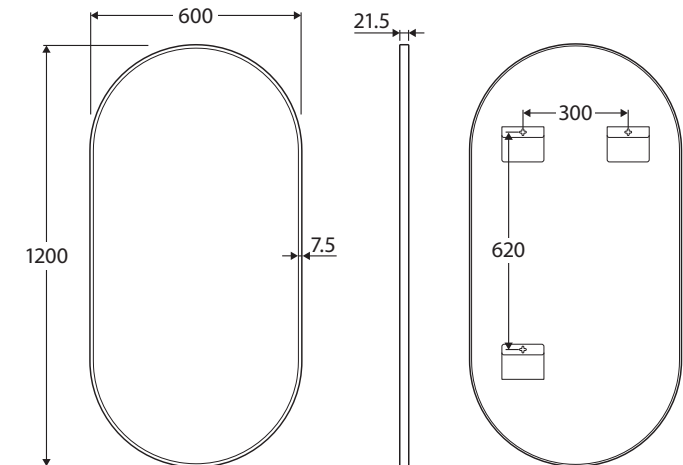

Empire

FRAMED MIRROR

600 x 1200MM

Features

- 5mm thick glass mirror
- Aluminium frame – select from powder-coated matte black or anodised urban brass finishes
- Can be mounted vertically or horizontally
- Copper-free – reduces corrosion and is better for the environment
- Rust-resistant
- Includes wall mounting screws and plugs

While we aim to ensure specifications are correct at the time of publication, Fienza reserves the right to make modifications without prior notice. Physical colour may vary from image shown. All measurements are shown in millimetres. Always use physical product measurements for mark-ups and roughing-in as the technical drawing may differ from actual product received.