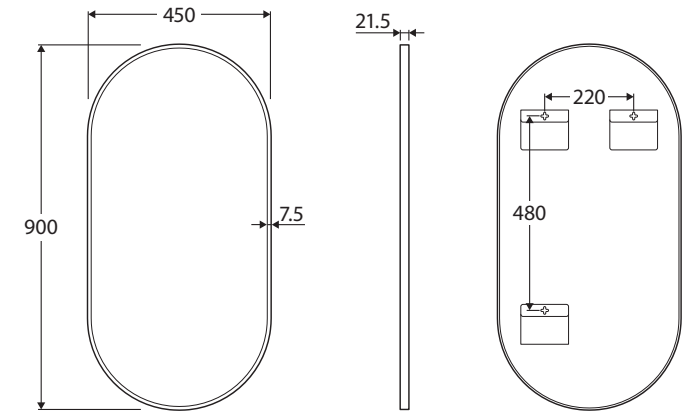

Empire

FRAMED MIRROR

450 x 900MM

Features

- 5mm thick glass mirror
- Aluminium frame – select from powder-coated matte black or anodised urban brass finishes
- Can be mounted vertically or horizontally
- Copper-free – reduces corrosion and is better for the environment
- Rust-resistant
- Includes wall mounting screws and plugs

While we aim to ensure specifications are correct at the time of publication, Fienza reserves the right to make modifications without prior notice. Physical colour may vary from image shown. All measurements are shown in millimetres. Always use physical product measurements for mark-ups and roughing-in as the technical drawing may differ from actual product received.