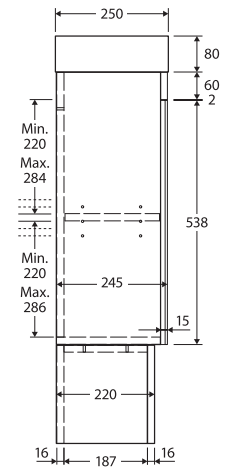

Edge 450

VANITY ON KICKBOARD

NO OVERFLOW

Features

- Reversible, gloss white poly-marble basin-top
- Reversible, soft-close door, for left-hand or right-hand opening
- Bevelled edge pull-channel (long edge of door)
- Textured Scandi Oak or Industrial finish on exterior and interior
- 16 mm thick backing board
- Includes cabinet and basin-top

While we aim to ensure specifications are correct at the time of publication, Fienza reserves the right to make modifications without prior notice. Physical colour may vary from image shown. All measurements are shown in millimetres. Always use physical product measurements for mark-ups and roughing-in as the technical drawing may differ from actual product received. Tapware not included.