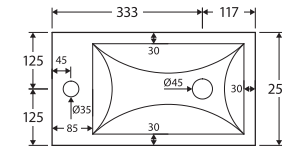

Edge 450

VANITY ON KICKBOARD

NO OVERFLOW

Features

- Reversible, gloss white poly-marble basin-top
- Reversible, soft-close door, for left-hand or right-hand opening
- Bevelled edge pull-channel (long edge of door)
- Textured Scandi Oak or Industrial finish on exterior and interior
- 16 mm thick backing board
- Includes cabinet and basin-top

While we aim to ensure specifications are correct at the time of publication, Fienza reserves the right to make modifications without prior notice. Physical colour may vary from image shown. All measurements are shown in millimetres. Always use physical product measurements for mark-ups and roughing-in as the technical drawing may differ from actual product received. Tapware not included.