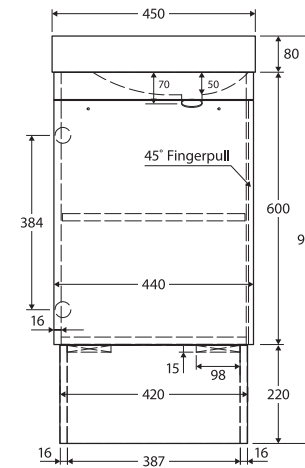

Edge 450

VANITY ON KICKBOARD

NO OVERFLOW

Features

- Reversible, gloss white poly-marble basin-top
- Reversible, soft-close door, for left-hand or right-hand opening
- Bevelled edge pull-channel (long edge of door)
- Textured Scandi Oak or Industrial finish on exterior and interior
- 16 mm thick backing board
- Includes cabinet and basin-top

While we aim to ensure specifications are correct at the time of publication, Fienza reserves the right to make modifications without prior notice. Physical colour may vary from image shown. All measurements are shown in millimetres. Always use physical product measurements for mark-ups and roughing-in as the technical drawing may differ from actual product received. Tapware not included.