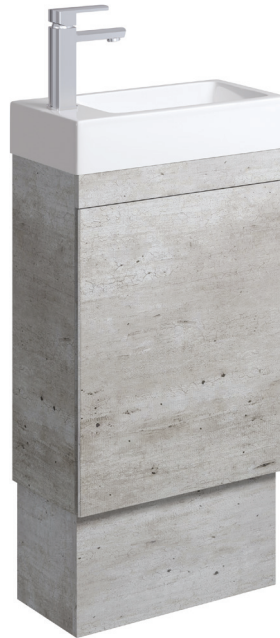

Edge 450

VANITY ON KICKBOARD

NO OVERFLOW

Features

- Reversible, gloss white poly-marble basin-top
- Reversible, soft-close door, for left-hand or right-hand opening
- Bevelled edge pull-channel (long edge of door)
- Textured Scandi Oak or Industrial finish on exterior and interior
- 16 mm thick backing board
- Includes cabinet and basin-top