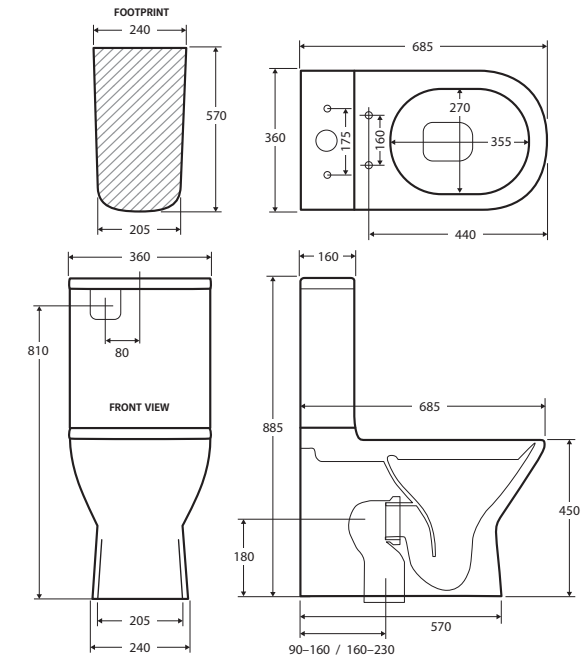

Delta BACK-TO-WALL TOILET SUITE

Features

- Hygienic, Nano-Glaze protection
- Rimless hygienic flush
- Extra height pan: 450mm
- Gloss white finish
- Large, easy-push chrome flush buttons
- Concealed pan for easy cleaning
- UF quick release, soft close seat
- High quality, R&T flush mechanism
- Stainless steel hinges
- Includes floor mounting screws
- Top or bottom inlets:
 - Left top inlet
 - Left or right bottom inlet
- Available as P-Trap or S-Trap
- **WELS 4 Star rated, 4.5L/3L (3.3L average flush)**

Available in

P-Trap
K005P

S-Trap 90-160
K005A

S-Trap 160-230
K005B

Cleaning & Care

- The toilet seat may be removed for cleaning - depress the quick release buttons and lift up.
- Clean only with a soft cloth or sponge using warm water and mild soap or detergent. Do not use any abrasive cleaning materials.
- Do not use any solvents or corrosive liquids.
- Note that use of clip-on deodorisers will affect flushing performance on rimless suites.

While we aim to ensure specifications are correct at the time of publication, Fienza reserves the right to make modifications without prior notice. Physical colour may vary from image shown. All measurements are shown in millimetres. For ceramic products, please allow +/- 10 mm tolerance for manufacturing variance. Always use physical product measurements for mark-ups and roughing-in as the technical drawing may differ from actual product received.