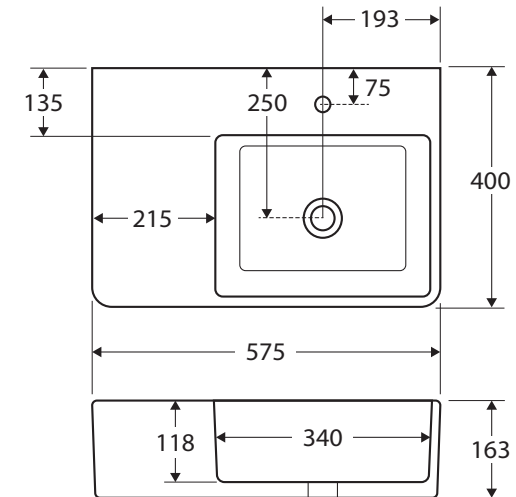

## RIGHT-HAND WALL-HUNG BASIN

### Features

- Can be installed to comply with AS1428.1
- Ideal for small bathrooms or powder rooms
- Fully vitreous china
- One tap hole, with overflow
- Requires 32 mm waste with overflow (not included)
- Wall mounting bolts included
- Capacity: 5.3 litres; weight: 22kg

While we aim to ensure specifications are correct at the time of publication, Fienza reserves the right to make modifications without prior notice. Physical colour may vary from image shown. All measurements are shown in millimetres. For ceramic products, please allow +/- 10 mm tolerance for manufacturing variance. Always use physical product measurements for mark-ups and roughing-in as the technical drawing may differ from actual product received.