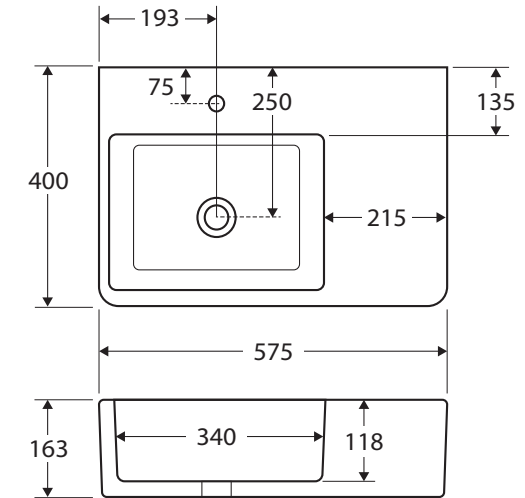

Delta Care

LEFT-HAND WALL-HUNG BASIN

Features

- Can be installed to comply with AS1428.1
- Ideal for small bathrooms or powder rooms
- Fully vitreous china
- One tap hole, with overflow
- Requires 32 mm waste with overflow (not included)
- Wall mounting bolts included
- Capacity: 5.3 litres; weight: 22kg

While we aim to ensure specifications are correct at the time of publication, Fienza reserves the right to make modifications without prior notice. Physical colour may vary from image shown. All measurements are shown in millimetres. For ceramic products, please allow +/- 10 mm tolerance for manufacturing variance. Always use physical product measurements for mark-ups and roughing-in as the technical drawing may differ from actual product received.