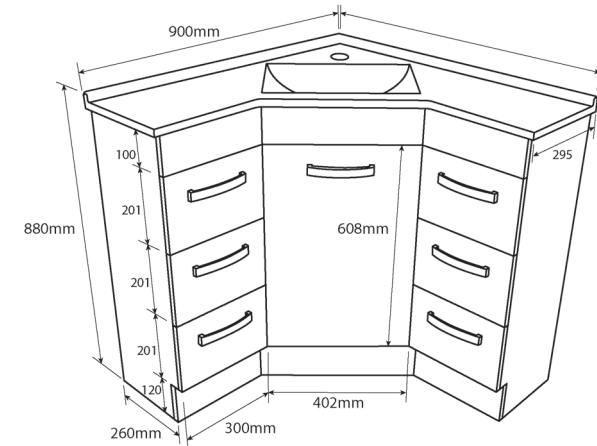

Corner 9090

VANITY

Features

- Gloss white poly-marble basin-top
- Centre basin
- 12 o'clock tap hole as standard
- 2-pac, gloss white finish on cabinet
- Single soft-close door hinged on left side
- Six drawers
- 16 mm thick backing boards

While we aim to ensure specifications are correct at the time of publication, Fienza reserves the right to make modifications without prior notice. Physical colour may vary from image shown. All measurements are shown in millimetres. Always use physical product measurements for mark-ups and roughing-in as the technical drawing may differ from actual product received. Tapware not included.