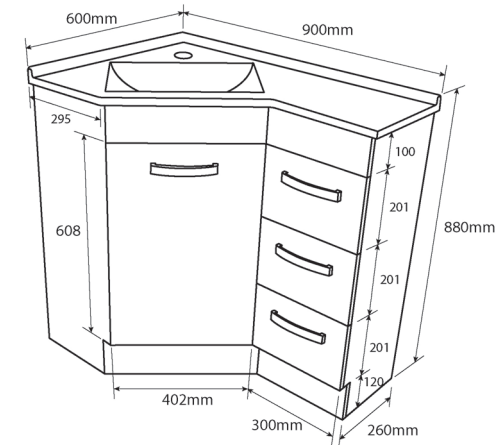

Corner 6090

VANITY

Features

- Gloss white poly-marble basin-top
- Left-hand basin
- 12 o'clock tap hole as standard
- 2-pac, gloss white finish on cabinet
- Single soft-close door hinged on left side
- Three drawers
- 16 mm thick backing boards

While we aim to ensure specifications are correct at the time of publication, Fienza reserves the right to make modifications without prior notice. Physical colour may vary from image shown. All measurements are shown in millimetres. Always use physical product measurements for mark-ups and roughing-in as the technical drawing may differ from actual product received. Tapware not included.