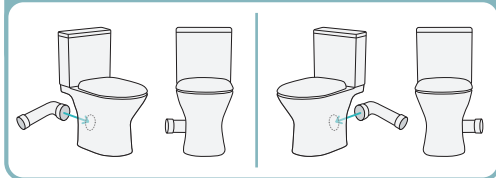

CHICA

Close-Coupled Toilet Suite

- P-Trap** • **K0123P**
- S-Trap 90-160** • **K0123A**
- S-Trap 160-230** • **K0123B**

- Rimless, hygienic flush pan
- Large, easy-push, chrome flush buttons
- UF quick release, soft close seat
- High quality, R&T flush mechanism
- Top or bottom inlets:
 - Left top inlet
 - Left or right bottom inlet
- Available as P-Trap or S-Trap
- **WELS 4 Star rated, 4.5L/3L (3.2L average flush)**

Can be installed as left or right skew pan (requires additional fittings)

Optional Matte Black Flush Buttons
\$30 • 200784

DOMESTIC WARRANTIES

- 5 YEAR WARRANTY** CERAMICS: 5 Years
- 3 YEAR WARRANTY** CISTERN / VALVES: 3 Years
- 1 YEAR WARRANTY** SEAT & SEAT LID: 1 Year