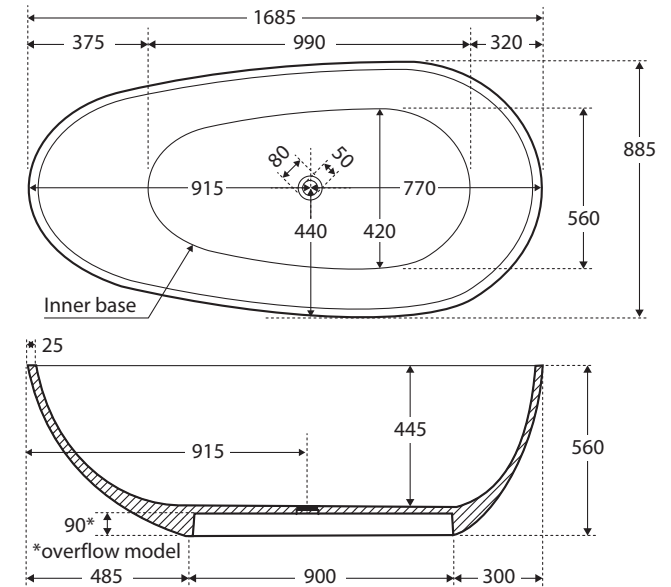

Bahama

CAST STONE SOLID SURFACE BATH, 1685MM

Features

- Captivating asymmetrical design, freestanding style
- Chrome waste included with bath
- Capacity: 300L
- Net weight: 145kg
- Gross weight: 185kg

Installation Warning: Floor preparation may be required for off-centre waste positions. Please discuss with your builder/plumber before tiling and waterproofing your bathroom.

While we aim to ensure specifications are correct at the time of publication, Fienza reserves the right to make modifications without prior notice. Physical colour may vary from image shown. All measurements are shown in millimetres. Always use physical product measurements for mark-ups and roughing-in as the technical drawing may differ from actual product received.