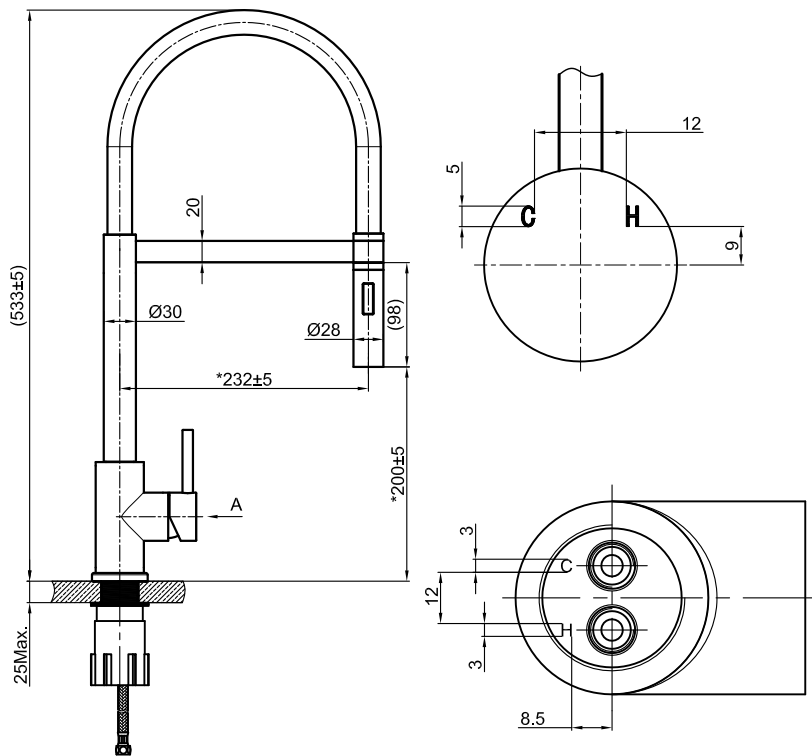

Castano

Bathroom and Kitchen Collection

*2-G1/2

Code BELSISS

Belluci Sink Mixer

- Stainless steel construction
- Dual Spray
- Easy Fix Fixing kit
- Silicon flexi hose
- 5 Stars 6.0L/min