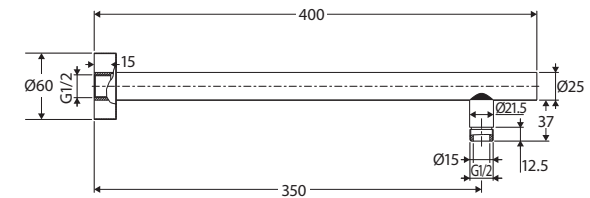

Round Straight SHOWER ARM

Features

- 335 mm reach (wall to spout)
- Polished chrome finish
- Made from stainless steel
- Flange included
- Female 1/2" BSP inlet

Available in

Chrome
422105

Cleaning & Care

- Regularly clean with mild soapy water using a microfibre cloth.
- In highly polluted or coastal locations, we recommend cleaning 2-3 times per week.
- Do not use harsh detergents, bleach, cream cleaners or citrus based cleaners. These substances are abrasive and will damage the surface.
- Do not use undue pressure and wipe in one direction only.

While we aim to ensure specifications are correct at the time of publication, Fienza reserves the right to make modifications without prior notice. Physical colour may vary from image shown. All measurements are shown in millimetres. Always use physical product measurements for mark-ups and roughing-in as the technical drawing may differ from actual product received.