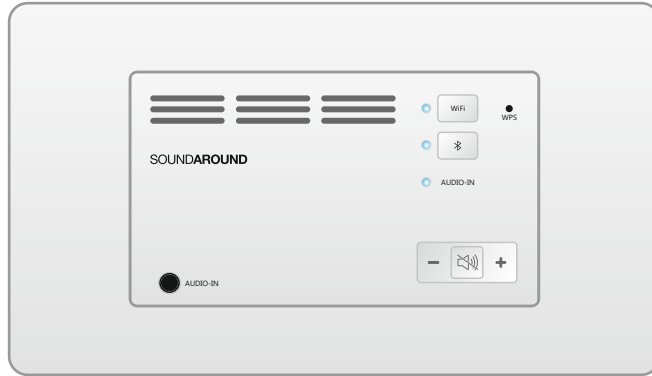

24Vdc / 60W ref.11392

25W

15Vdc / 60W ref.11396

10W

SOUNDAROUND SYSTEM

60201

11396

VDC GND R+ R- L+ L-