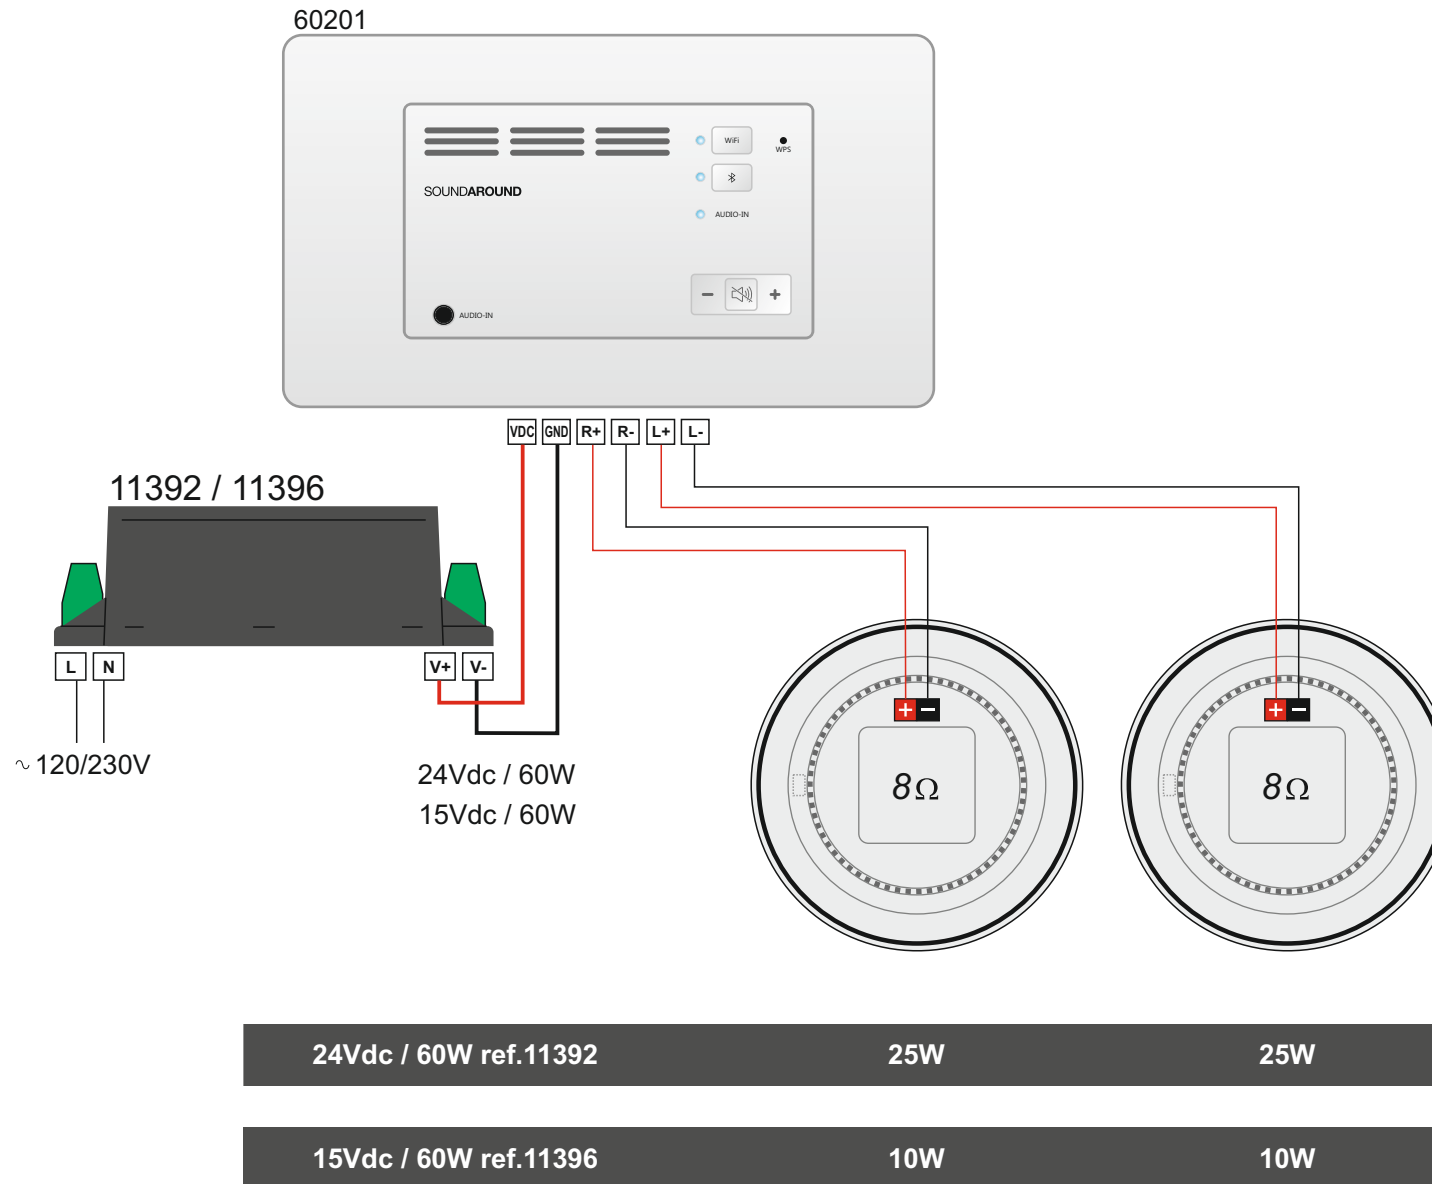

24Vdc / 60W ref.11392

25W

15Vdc / 60W ref.11396

10W

SOUNDAROUND SYSTEM

60201

11396

VDC GND R+ R- L+ L-

15Vdc / 60W

15Vdc / 60W ref.11396

8W

8W

8W

8W

24Vdc / 60W ref.11392 15W

15Vdc / 60W ref.11396 5,5W

60201

VDC GND R+ R- L+ L-

11392 / 11396

24Vdc / 60W
15Vdc / 60W

24Vdc / 60W ref.11392

12,5W

12,5W

12,5W

12,5W

15Vdc / 60W ref.11396

5W

5W

5W

5W