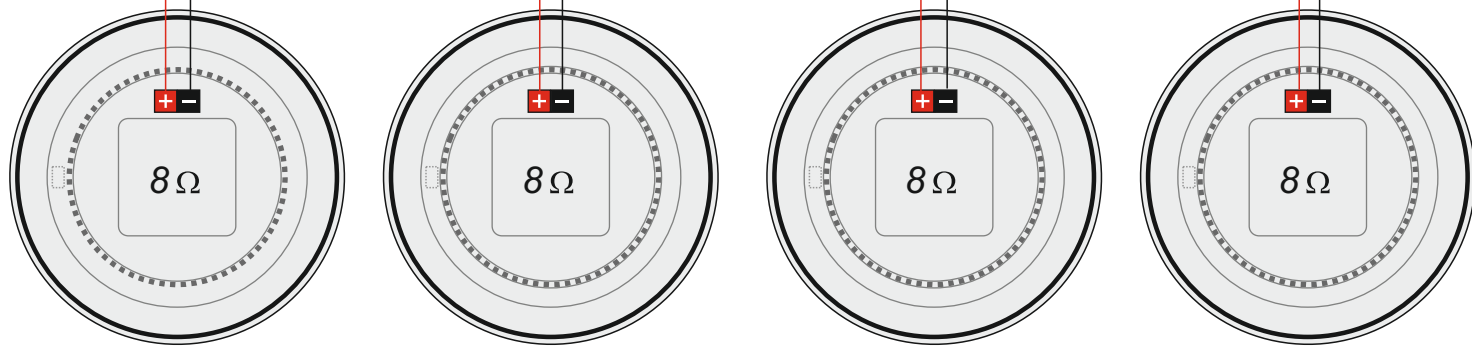

15Vdc / 60W ref.11396

8W

8W

8W

8W