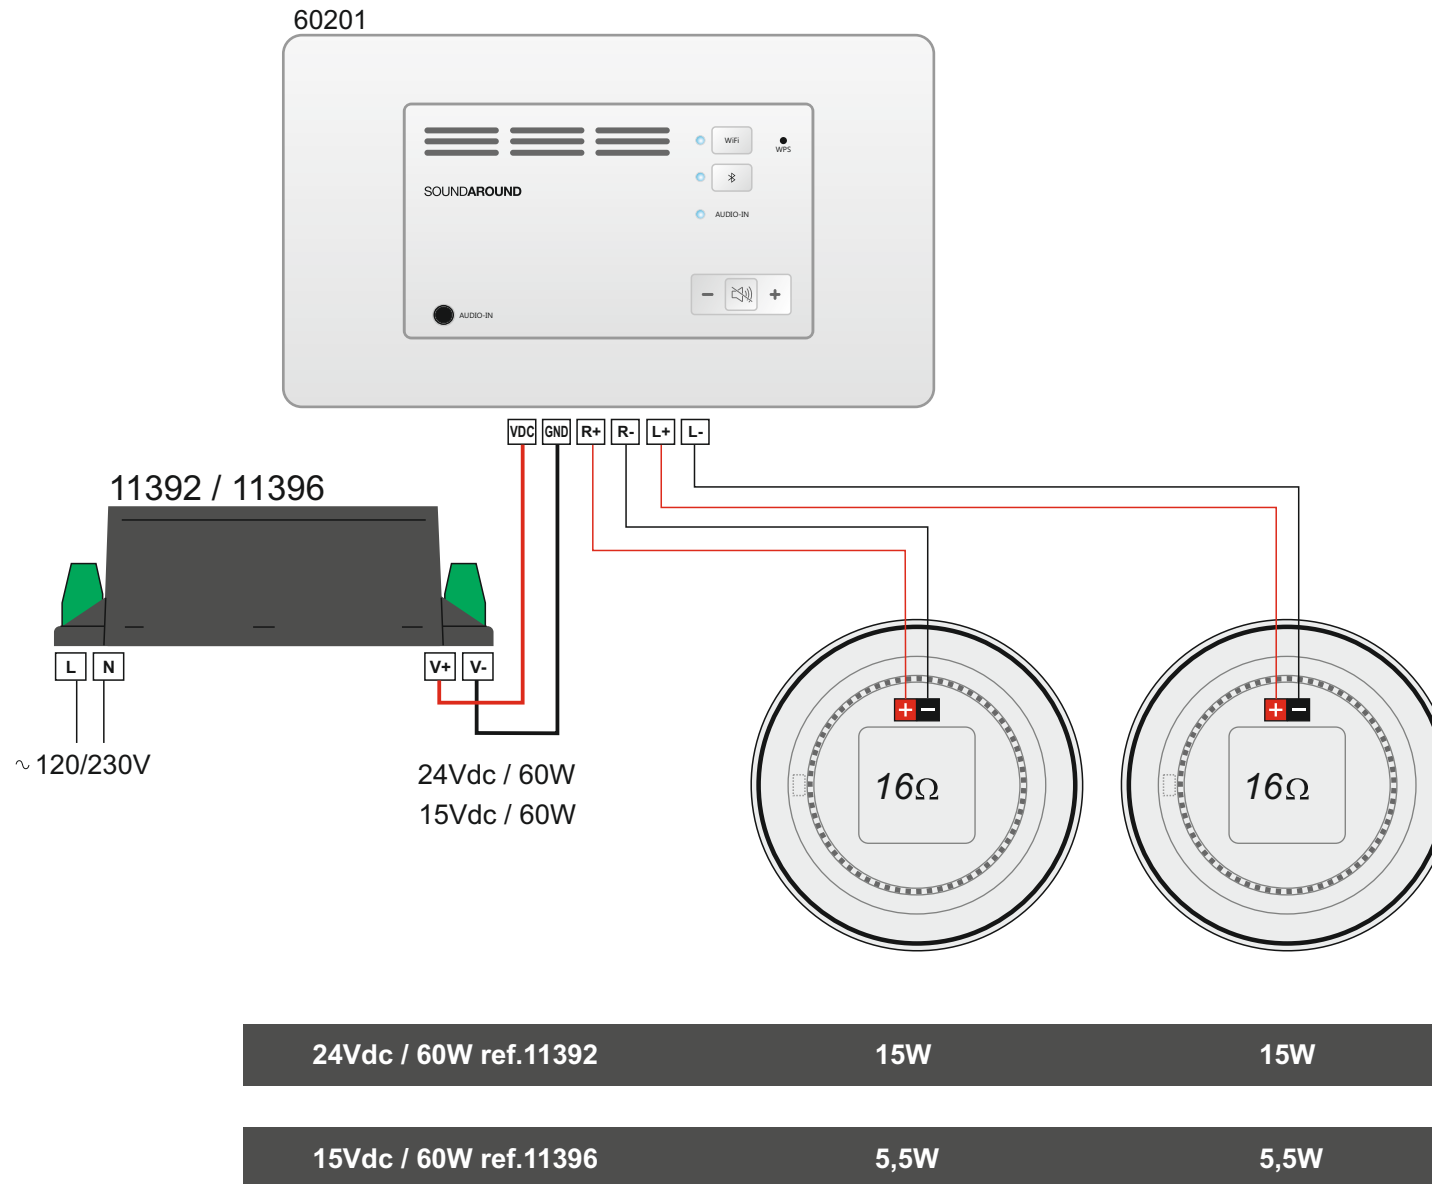

24Vdc / 60W ref.11392

25W

15Vdc / 60W ref.11396

10W

SOUNDAROUND SYSTEM

60201

11396

VDC GND R+ R- L+ L-

15Vdc / 60W

15Vdc / 60W ref.11396

8W

8W

8W

8W

24Vdc / 60W ref.11392 15W

15Vdc / 60W ref.11396 5,5W

60201

VDC GND R+ R- L+ L-

11392 / 11396

24Vdc / 60W
15Vdc / 60W

24Vdc / 60W ref.11392

12,5W

12,5W

12,5W

12,5W

15Vdc / 60W ref.11396

5W

5W

5W

5W