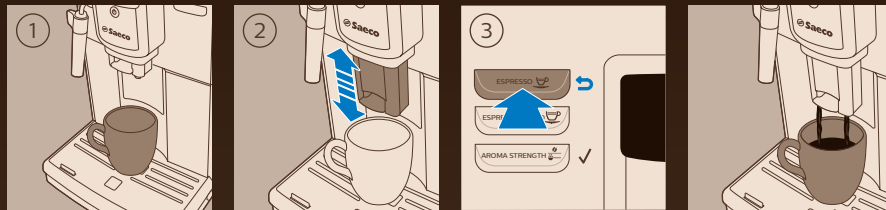

Saeco

ESPRESSO

STEAM

INCANTO HD8911

START AT SAECO.COM/CARE

PHILIPS

Saeco, a Philips brand

4219.460.3602.1