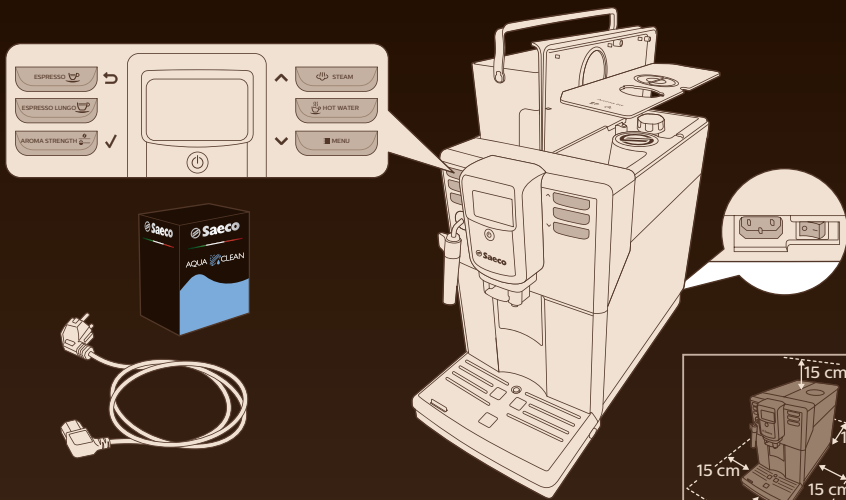

Saeco

ESPRESSO

STEAM

INCANTO HD8911

START AT SAECO.COM/CARE

PHILIPS

Saeco, a Philips brand

4219.460.3602.1

BEFORE FIRST USE