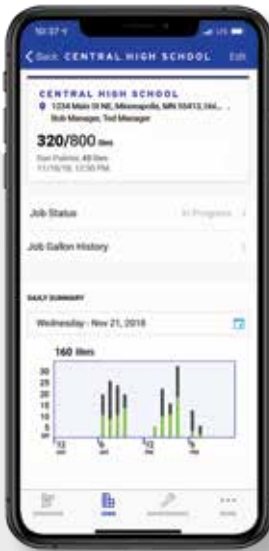

KNOW JOB PROGRESS

- On-demand productivity facts and reporting from anywhere
- Ensure you're on time with needed materials