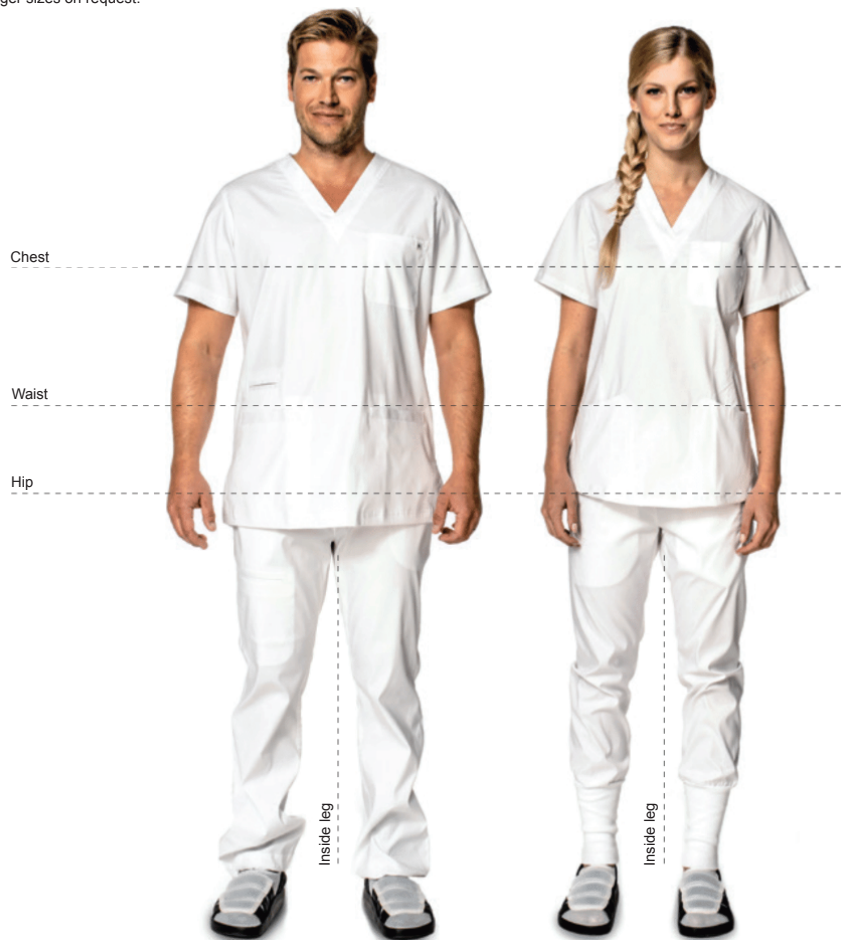

# MEDANTA

## SIZE CHART

WOMEN	XS	S	M	L	XL	2XL	3XL
Chest	80	84	88-92	96-100	104	110	116
Waist	64	68	72-76	80-84	88	92	100
Hip	88	92	96-100	104-108	112	118	124
Inside leg	82	82	82	82	82	82	82

MEN	XS	S	M	L	XL	2XL	3XL
Chest	96	100	104	108	112-116	120	124
Waist	83	88	93	98	103-108	113	118
Hip	100	104	108	112	116-120	124	128
Inside leg	83	83	84	85	86,5	88	88

Bigger sizes on request.

Unisex sizes correspond to the men's measurement chart, sizes for women can be seen below.

UNISEX TOPS			XS	S	M	L-XL	XL-2XL	2XL-3XL
Corresponding size for women	XS	S	M	L	XL	2XL	3XL	4XL

UNISEX PANTS			S	M	L	XL	2XL	3XL
Corresponding size for women	XS	S	M	L	XL	2XL	3XL	4XL

Pant 2001 Slim Fit Unisex - see the measurements from chart WOMEN.