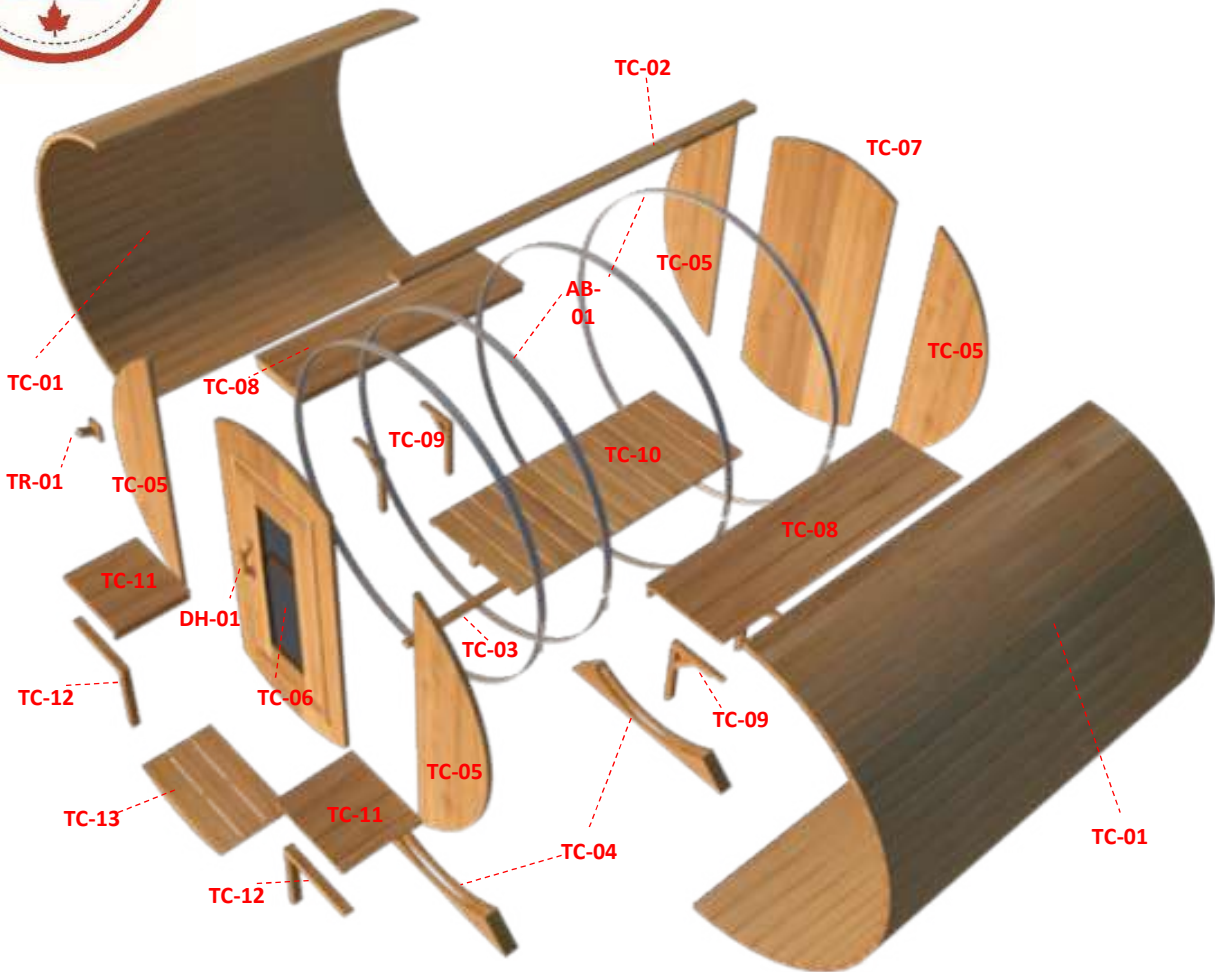

CT Serenity CTC2245W 2m x 2m White Cedar Barrel Sauna with Porch

CT Serenity CTC2245W 2m x 2m White Cedar Barrel Sauna with Porch

CT Serenity CTC2245W 2m x 2m White Cedar Barrel Sauna with 45cm Porch

TC-01	46	240cm Standard Sauna Staves
TC-02	1	240cm Special Top Stave (Concave on both sides)
TC-03	1	240cm Special Bottom Stave (Convex on both sides)
TC-04	3	Barrel Cradles
TC-05	4	Half Moon Wall Sections with Bench Mount Brackets.
TC-06	1	Front Middle Wall Section + Pre-Hung Door
TC-07	1	Back Wall Section
TC-08	2	Pre Assembled Bench 180cm
TC-09	4	Bench Support Brackets
TC-10	1	Flat Floor (75cm x 180cm)
AB-01	4	Aluminum Sauna Bands
TR-01	1	Single Hook Towel Rack
DH-01	1	Outer Door Handle
DH-02	1	Inner Door Handle
TC-11	2	Pre Assembled Porch Bench 44cm
TC-12	2	Porch Bench Support Brackets
TC-13	1	Porch Flat Floor (75cm x 44cm)

Crate Size: 251cmx114cmx86cm