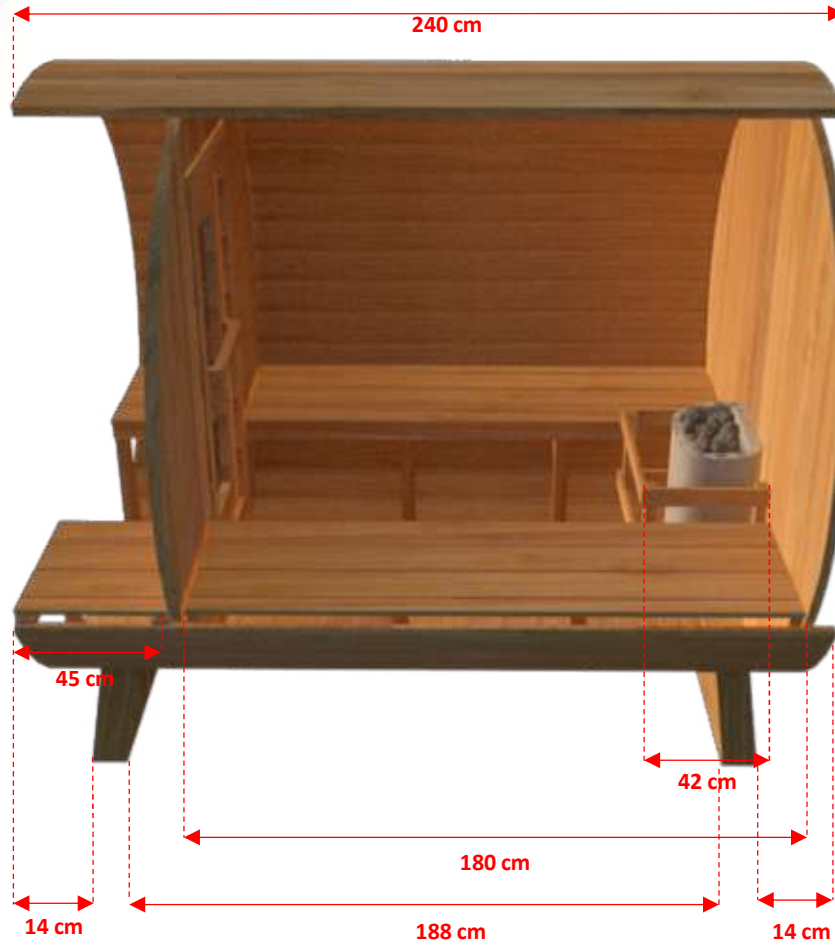

CT Serenity CTC2245W 2m x 2m White Cedar Barrel Sauna with Porch

CT Serenity CTC2245W 2m x 2m White Cedar Barrel Sauna with Porch

CT Serenity CTC2245W 2m x 2m White Cedar Barrel Sauna with 45cm Porch

TC-01	46	240cm Standard Sauna Staves
TC-02	1	240cm Special Top Stave (Concave on both sides)
TC-03	1	240cm Special Bottom Stave (Convex on both sides)
TC-04	3	Barrel Cradles
TC-05	4	Half Moon Wall Sections with Bench Mount Brackets.
TC-06	1	Front Middle Wall Section + Pre-Hung Door
TC-07	1	Back Wall Section
TC-08	2	Pre Assembled Bench 180cm
TC-09	4	Bench Support Brackets
TC-10	1	Flat Floor (75cm x 180cm)
AB-01	4	Aluminum Sauna Bands
TR-01	1	Single Hook Towel Rack
DH-01	1	Outer Door Handle
DH-02	1	Inner Door Handle
TC-11	2	Pre Assembled Porch Bench 44cm
TC-12	2	Porch Bench Support Brackets
TC-13	1	Porch Flat Floor (75cm x 44cm)

Crate Size: 251cmx114cmx86cm