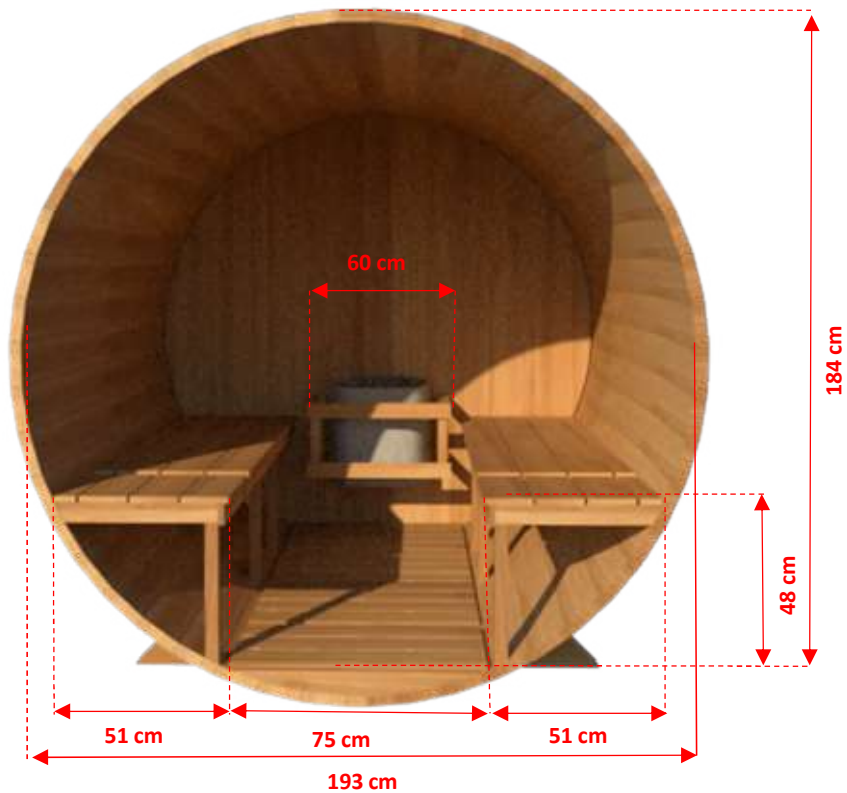

CT Serenity CTC2245W 2m x 2m White Cedar Barrel Sauna with Porch

CT Serenity CTC2245W 2m x 2m White Cedar Barrel Sauna with Porch

CT Serenity CTC2245W 2m x 2m White Cedar Barrel Sauna with 45cm Porch

TC-01	46	240cm Standard Sauna Staves
TC-02	1	240cm Special Top Stave (Concave on both sides)
TC-03	1	240cm Special Bottom Stave (Convex on both sides)
TC-04	3	Barrel Cradles
TC-05	4	Half Moon Wall Sections with Bench Mount Brackets.
TC-06	1	Front Middle Wall Section + Pre-Hung Door
TC-07	1	Back Wall Section
TC-08	2	Pre Assembled Bench 180cm
TC-09	4	Bench Support Brackets
TC-10	1	Flat Floor (75cm x 180cm)
AB-01	4	Aluminum Sauna Bands
TR-01	1	Single Hook Towel Rack
DH-01	1	Outer Door Handle
DH-02	1	Inner Door Handle
TC-11	2	Pre Assembled Porch Bench 44cm
TC-12	2	Porch Bench Support Brackets
TC-13	1	Porch Flat Floor (75cm x 44cm)

Crate Size: 251cmx114cmx86cm