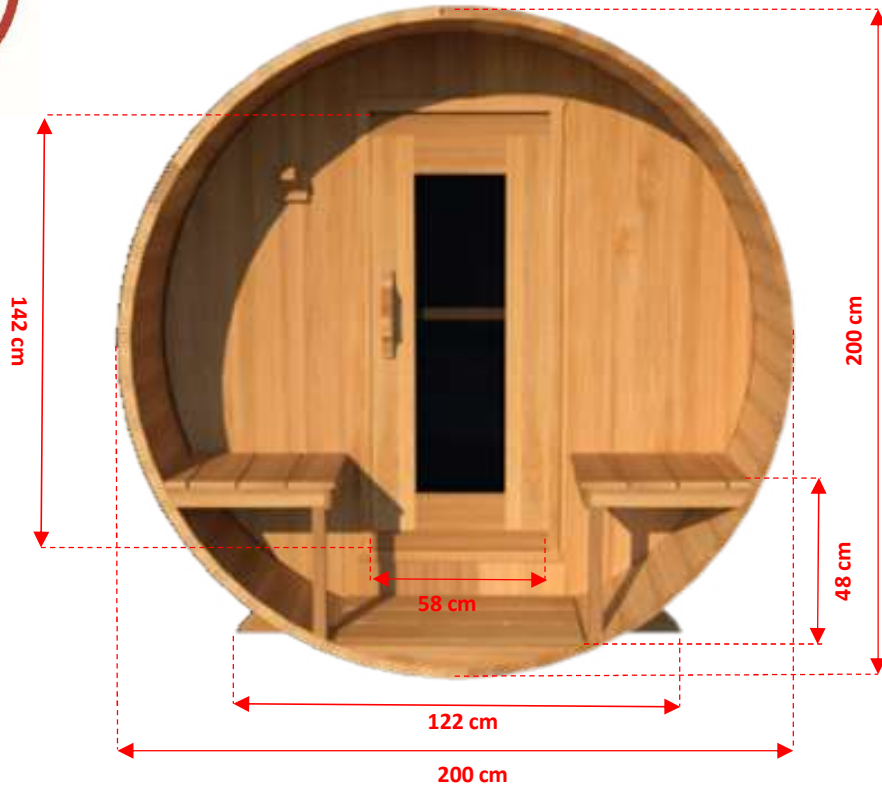

CT Serenity CTC2245W 2m x 2m White Cedar Barrel Sauna with Porch

CT Serenity CTC2245W 2m x 2m White Cedar Barrel Sauna with Porch

CT Serenity CTC2245W 2m x 2m White Cedar Barrel Sauna with 45cm Porch

TC-01	46	240cm Standard Sauna Staves
TC-02	1	240cm Special Top Stave (Concave on both sides)
TC-03	1	240cm Special Bottom Stave (Convex on both sides)
TC-04	3	Barrel Cradles
TC-05	4	Half Moon Wall Sections with Bench Mount Brackets.
TC-06	1	Front Middle Wall Section + Pre-Hung Door
TC-07	1	Back Wall Section
TC-08	2	Pre Assembled Bench 180cm
TC-09	4	Bench Support Brackets
TC-10	1	Flat Floor (75cm x 180cm)
AB-01	4	Aluminum Sauna Bands
TR-01	1	Single Hook Towel Rack
DH-01	1	Outer Door Handle
DH-02	1	Inner Door Handle
TC-11	2	Pre Assembled Porch Bench 44cm
TC-12	2	Porch Bench Support Brackets
TC-13	1	Porch Flat Floor (75cm x 44cm)

Crate Size: 251cmx114cmx86cm