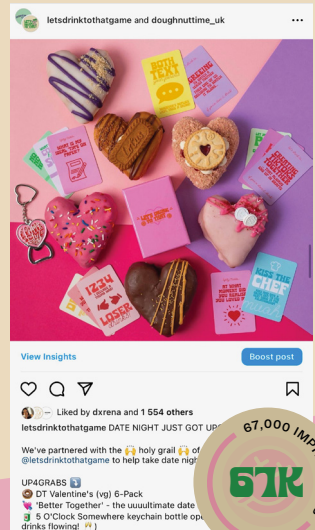

FEATURED AT GLASGOW AND LONDON
FRESHERS FESTIVAL

100K COMBINED SOCIAL REACH

OVER 50K SUBSCRIBED TO OUR EMAIL LIST CONTACT LIST

TOP RANKING SEO ON GOOGLE

LET'S GET SOCIAL WITH SOME STATS

Launching the couples 'Better Together' deck
2.6 MILLION VIEWS AND 248K LIKES

70K

+ FOLLOWERS

Keeping on-top of trends
200K VIEWS AND 15K LIKES

10K

NEW MONTHLY PROFILE REACH

Launching our 'Family game night' deck
1.4 MILLION VIEWS AND 107K LIKES

2M

COMBINED LIKES

SHAMELESS NAME DROP!

WE'VE WORKED WITH...

Our best performing content on Instagram is proven via giveaways, collabs and new product announcements. Here are a few shameless name drops!

DOUGHNUT TIME

ALL SHOOK UP

PRETTYLITTLETHING

PUBLIC DESIRE

ORIGINAL DECK

TARGET DEMOGRAPHIC

18-30

BIRTHDAYS, GIFTS, UNI MUST-HAVE

PARTIES, ICE BREAKER

Combining x3 iconic well known drinking games into cards with a LDTT spin we have created the ultimate 'party starter'.