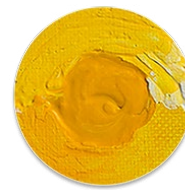

# HYDROCRYL® COLOUR CHART

Primrose Yellow Series 3 ●

Lemon Yellow Series 2 ●

Cadmium Hue Yellow Series 2 ●

Hansa Yellow Series 2 ●

Bright Orange Series 3 ●

Deep Orange Series 3 ●

Mid Red Series 2 ●

Crimson Series 5 ●

Magenta Series 4 ●

Alizarin Series 5 ●

Acra Pink Series 3 ●

Fuchsia Series 4 ●

Deep Violet Series 4 ●

Dioxazine Purple Series 3 ●

Cerulean Blue Series 4 ●

Light Red Oxide Series 1 ●

Raw Sienna Series 1 ●

Burnt Sienna Series 1 ●

Raw Umber Series 1 ●

Burnt Umber Series 1 ●

Transparent Red Oxide Series 3 ○

Transparent Yellow Oxide Series 3 ○

Titanium White Series 1 ●