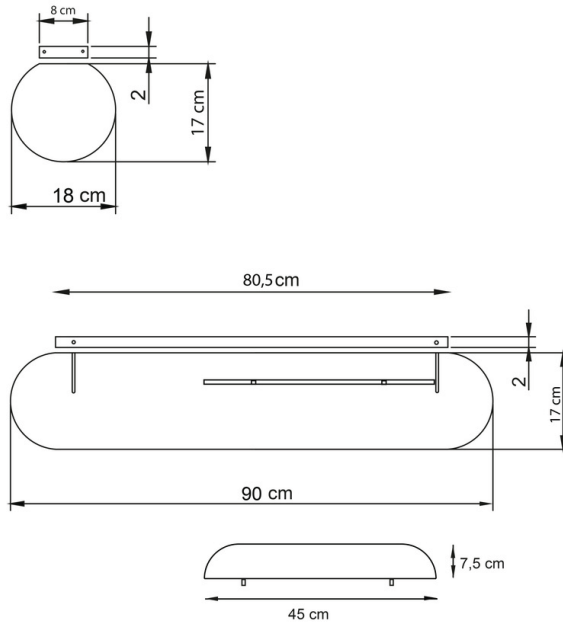

a WALY set of 3 horizontal pieces (15 cm, 30 cm and 60 cm shelves) or a WALY set of 2 pieces with a vertical part (18 and 90 cm shelves) acting as a document holder.

On request, the orange cord can be replaced by a natural leather cord.

2 horizontal pieces and 1 vertical piece
• 17x18 cm
• 17x90 cm

Poids set : 2,8 kg

Weight set : 2,8 kg

2 vis/fixations excentriques par étagère

2 eccentric screws/fixations per shelf