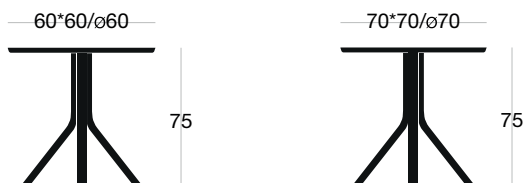

EN The Tree table is supported by a frame with four legs which form a very harmonious whole. It fits in the most widely differing spaces, at home and in contract interiors, maintaining its elegant identity. Tree is made of natural beech with lightly brushed finish or open pore lacquer finish. Available with round or square top.

SIPA

tavolo/table

Tree

Dati tecnici Technical data

Frassino Ash / Rovere Oak	Peso Weight (kg)	Imballo Box (kg)	Piedini Feet	Test
Top 600 round/squared			Plastica/Plastic Feltro/Felt	Glider su richiesta/ On request
Frassino Ash / Rovere Oak			Plastica/Plastic Feltro/Felt	Glider su richiesta/ On request
Top 700 round/squared				