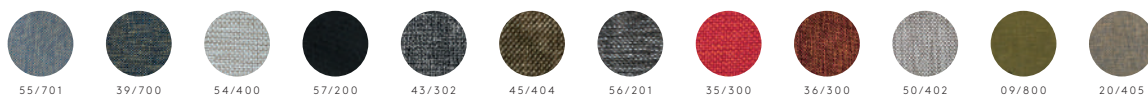

EN Available in three different heights, the Tommy stools form a family which can be used to create different compositions, also playing with different sizes and finishes, or finding single uses in an infinity of rooms, at home or in contract interiors. Tommy stools are made of natural beech with lightly brushed finish or open pore lacquer finish in different colours. Also available in oak. The footrest ring of the tall version is in grey or black painted metal.

Essenze e Finiture Finishes

Materiale Material

Pelle Leather

Stoffe Fabric

SIPA

sgabello/stool 610

Tommy

Dati tecnici Technical data