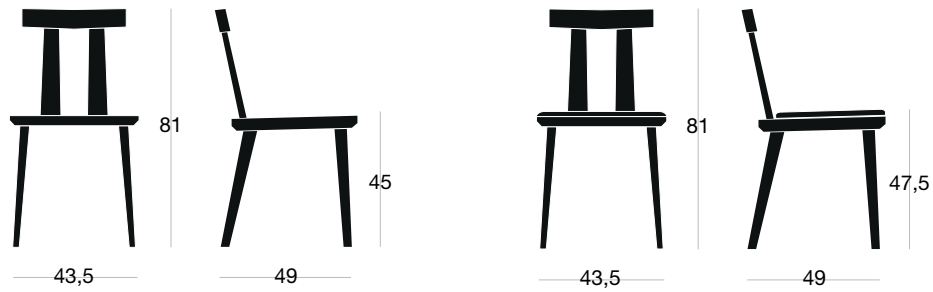

EN The Milano chair features the strong shape of the back with a strong aesthetic presence and also a practical function, in that it allows an easy grip in order to move it around in the room. Milano is available in natural oak, with characteristic veining, in natural beech or stained in different colours. Suitable for contemporary interiors, at home or for contract use.

# SIPA

sedia/chair

Milano