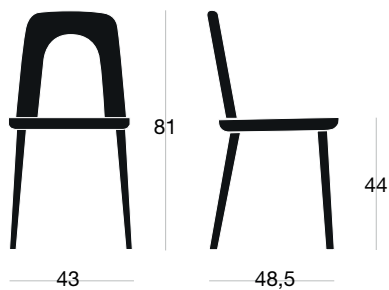

EN An oak chair with solid wood legs, multilayer backrest, and honeycomb core seat. The combination of different construction techniques gives rise to a light but sturdy chair. It is characterised by its backrest, reminiscent of a classic architectural design, and by the dynamic and original shape of the seat. Designed for contract as well as for domestic environments, Arco is available in natural or lacquered finish, as well as in colours on request, to suit every personal taste and furnishing context.

SIPA

sedia/chair

Arco

Dati tecnici Technical data

Rovere Oak	Peso Weight (kg)	Imballo Box (kg)	Piedini Feet	Test
		 <small>640x455 H930</small>	Plastica/Plastic Feltro/Felt Glider su richiesta/ On request	