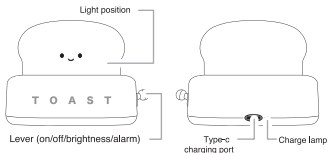

50x70mm

Toastin' Goodlight

The Decorative Night Light!

DIRECTIONS FOR USE:

Turn on/off

Press the lever down once to light up, and then press once to turn off the light

Electrodeless dimming method

Press and hold lever down to adjust brightness. Once brightness level is reached, turn off the switch. Turn on again to adjust.

Power On by Alarm

When light is on, double click lever to start 15 min timer. After approximately 15 minutes, the light will automatically turn off.

Product	Size	13.5x5.5x9.5cm/5.3x2.1x3.7in	Power Source	USB
	Weight	120g/0.26lbs	Voltage	DC5V1A
Parameter	Lighting Time	6H-3H	Power	4W
	Charging Time	3H	Material	PS/ABS