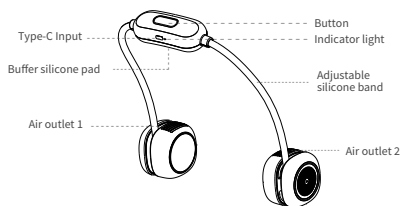

cool
CHILL

Foldable Neck Fan

Please read this user manual completely and keep it for future use.

1. Product Parameter

Name: Foldable Neck Fan

Cell Type: Li-18650

Capacity: 2500mAh

Type-C Input: 5V/1A

Power: 4W

Size: 260*210*55mm

Material: ABS + Silicone + Rubber + Memory shape steel tube

Weight: 200g

Working time: 2.5-6.5 hours

Charging time: 2.5-3 hours

Features: 3 Speeds

2. Product diagram

Charging status:

1. Connect type-C cable to the fan socket.
2. Red light will be on during the charging.
3. Red light will turn off when fully charged.
4. White light will be on when the fan is turned on.